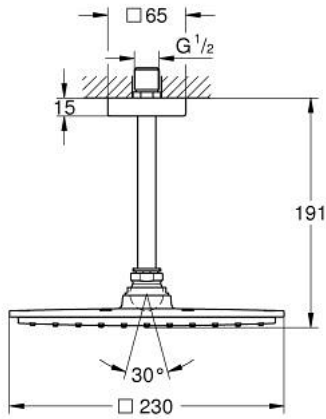

26 065 000 **RAINSHOWER ALLURE 230 HEAD SHOWER SET CEILING 154 MM, 1 SPRAY**

PRODUCT DESCRIPTION

- Colour: chrome
- consisting of:
 - head shower Rainshower Allure 230 (27 480 000)
 - material: metal
 - 1 spray pattern: Rain
 - shower arm Rainshower ceiling 154 mm (27 711 000)
- GROHE EcoJoy 9.5 l/min flow limiter
- GROHE DreamSpray - perfect spray pattern
- GROHE LongLife finish
- GROHE SpeedClean - effortless limescale removal
- suitable for instantaneous heater
- min. recommended pressure 1.0 bar

26 065 000 **RAINSHOWER ALLURE 230 HEAD SHOWER SET CEILING 154 MM, 1 SPRAY**

SELECT SPARE PART: , November 2012 – now

1: Inlet valve assembly (Spare part-nr. 45933000)