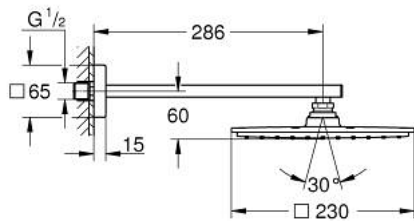

26 064 000 RAINSHOWER ALLURE 230 HEAD SHOWER SET 286 MM, 1 SPRAY

PRODUCT DESCRIPTION

- Colour: chrome
- consisting of:
 - head shower Rainshower Allure 230 (27 480 000)
 - material: metal
 - 1 spray pattern: Rain
 - shower arm Rainshower 286 mm (27 709 000)
- GROHE EcoJoy 9.5 l/min flow limiter
- GROHE DreamSpray - perfect spray pattern
- GROHE LongLife finish
- GROHE SpeedClean - effortless limescale removal
- suitable for instantaneous heater
- min. recommended pressure 1.0 bar

26 064 000 **RAINSHOWER ALLURE 230 HEAD SHOWER SET 286 MM, 1 SPRAY**

SELECT SPARE PART: , November 2012 – now

1: Inlet valve assembly (Spare part-nr. 45933000)