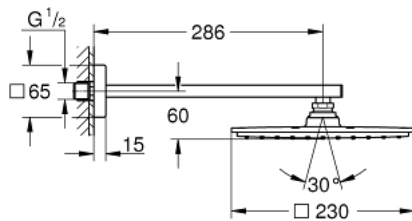

## 26 054 000 RAINSHOWER ALLURE 230 HEAD SHOWER SET 286 MM, 1 SPRAY

### PRODUCT DESCRIPTION

- Colour: chrome
- consisting of:
  - Rainshower 230 metal head shower (27 479)
  - 1 spray pattern: Rain
  - shower arm Rainshower 286 mm (27 709 000)
  - GROHE DreamSpray - perfect spray pattern
  - GROHE LongLife finish
  - GROHE SpeedClean - effortless limescale removal
  - suitable for instantaneous heater
  - min. recommended pressure 1.0 bar

26 054 000 **RAINSHOWER ALLURE 230 HEAD SHOWER SET 286 MM, 1 SPRAY**

**SELECT SPARE PART:** , November 2012 – now

1: Inlet valve assembly (Spare part-nr. 45933000)