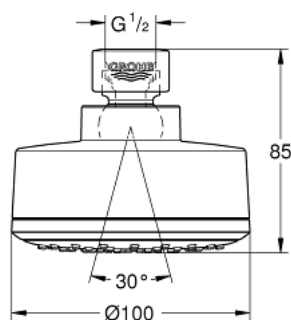

## 26 051 001 TEMPESTA COSMOPOLITAN 100 HEAD SHOWER 1 SPRAY

### PRODUCT DESCRIPTION

- Colour: chrome
- spray pattern: Rain
- maximum flow rate (at 3 bar): 5.5 l/min
- ball joint  $\pm 15^\circ$  rotatable
- connection thread  $\frac{1}{2}$ "
- GROHE EcoJoy - less water, perfect flow
- GROHE DreamSpray - perfect spray pattern
- GROHE LongLife finish
- GROHE SpeedClean - effortless limescale removal
- Inner WaterGuide - inner insulation for surface protection
- suitable for instantaneous heater

## 26 051 001 TEMPESTA COSMOPOLITAN 100 HEAD SHOWER 1 SPRAY

**SELECT SPARE PART:** , March 2017 – now

1: Fibre seal dia. 12x2 mm (Spare part-nr. 0138900M)

2: Dirt strainer (Spare part-nr. 48007000)