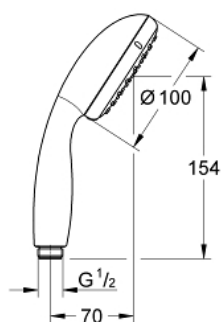

26 047 001 TEMPESTA 100 HAND SHOWER 2 SPRAYS

PRODUCT DESCRIPTION

- Colour: chrome
- spray patterns: Rain, Jet
- GROHE EcoJoy 6.6 l/min flow limiter
- GROHE DreamSpray - perfect spray pattern
- GROHE LongLife finish
- GROHE SpeedClean - effortless limescale removal
- Inner WaterGuide - inner insulation for surface protection
- ShockProof silicone ring prevents damages caused by shower falling
- universal mounting system, fitting all standard shower hoses
- suitable for instantaneous heater
- min. recommended pressure 1.0 bar

26 047 001 TEMPESTA 100 HAND SHOWER 2 SPRAYS

SELECT SPARE PART: , June 2013 – now

1: Dirt strainer (Spare part-nr. 0700200M)