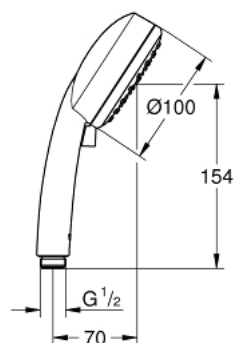

## 26 046 002 TEMPESTA COSMOPOLITAN 100 HAND SHOWER 2 SPRAYS

### PRODUCT DESCRIPTION

- Colour: chrome
- spray patterns: Rain, Jet
- maximum flow rate (at 3 bar): 6.6 l/min
- GROHE DreamSpray - perfect spray pattern
- GROHE LongLife finish
- Inner WaterGuide - inner insulation for surface protection
- GROHE SpeedClean - effortless limescale removal
- universal mounting system, fitting all standard shower hoses
- suitable for instantaneous heater
- min. recommended pressure 1.0 bar

26 046 002 **TEMPESTA COSMOPOLITAN 100 HAND SHOWER 2 SPRAYS**

**SELECT SPARE PART:** , March 2017 – now

1: Dirt strainer (Spare part-nr. 0700200M)