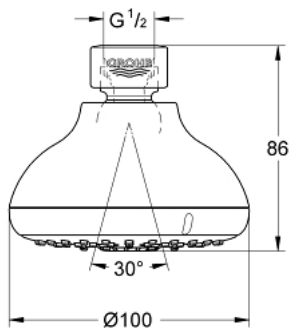

26 044 001 TEMPESTA 100 HEAD SHOWER 4 SPRAYS

PRODUCT DESCRIPTION

- Colour: chrome
- spray patterns: GROHE Rain O², Rain, Massage, Jet
- maximum flow rate (at 3 bar): 6.5 l/min
- ball joint ± 15° rotatable
- connection thread ½"
- GROHE EcoJoy - less water, perfect flow
- GROHE DreamSpray - perfect spray pattern
- GROHE LongLife finish
- GROHE SpeedClean - effortless limescale removal
- Inner WaterGuide - inner insulation for surface protection
- suitable for instantaneous heater
- max. flow rate 1.75 gpm (6.6 l/min)
- min. recommended pressure 1.0 bar