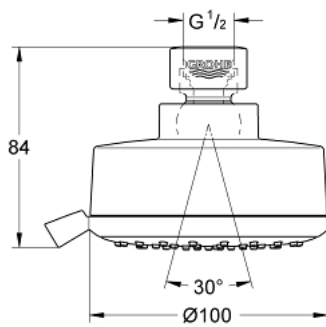

## 26 043 001 TEMPESTA COSMOPOLITAN 100 HEAD SHOWER 4 SPRAYS

### PRODUCT DESCRIPTION

- Colour: chrome
- spray patterns: GROHE Rain O<sup>2</sup>, Rain, Massage, Jet
- maximum flow rate (at 3 bar): 6.5 l/min
- ball joint ± 15° rotatable
- connection thread ½"
- GROHE EcoJoy - less water, perfect flow
- GROHE DreamSpray - perfect spray pattern
- GROHE LongLife finish
- GROHE SpeedClean - effortless limescale removal
- Inner WaterGuide - inner insulation for surface protection
- suitable for instantaneous heater
- min. recommended pressure 1.0 bar

## 26 043 001 TEMPESTA COSMOPOLITAN 100 HEAD SHOWER 4 SPRAYS

**SELECT SPARE PART:** , March 2017 – now

1: Fibre seal dia. 12x2 mm (Spare part-nr. 0138900M)

2: Dirt strainer (Spare part-nr. 48007000)