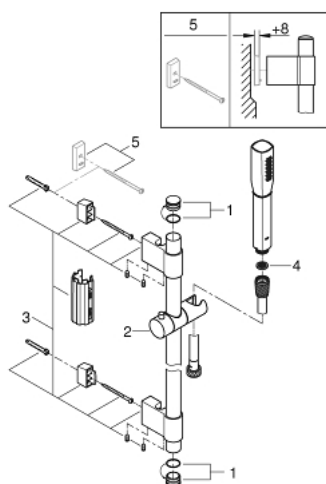

26 038 000 GRANDERA STICK SHOWER RAIL SET 1 SPRAY

PRODUCT DESCRIPTION

- Colour: chrome
- consisting of:
 - Stick hand shower (26 037 000)
 - shower rail, 900 mm (27 785)
 - Rotaflex Metal Long-Life TwistStop shower hose 1750 mm (28 025)
 - GROHE EcoJoy 7.6 l/min flow limiter
 - GROHE DreamSpray - perfect spray pattern
 - Inner WaterGuide - inner insulation for surface protection
 - GROHE CoolTouch - no risk of scalding
 - GROHE FastFixation Plus adjustable distance between brackets for adaption to existing drilling holes
 - GROHE LongLife finish
 - GROHE SpeedClean - effortless limescale removal
- suitable for instantaneous heater

26 038 000 GRANDERA STICK SHOWER RAIL SET 1 SPRAY

SELECT SPARE PART: , November 2016 – now

1: Cap (Spare part-nr. 45922000)

2: Sliding piece (Spare part-nr. 48177000)

3: Outlet shower holder (Spare part-nr. 48333000)