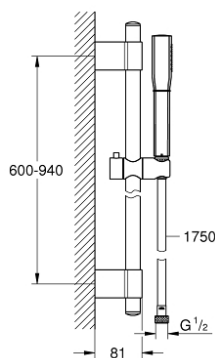

26 038 000 GRANDERA STICK SHOWER RAIL SET 1 SPRAY

PRODUCT DESCRIPTION

- Colour: chrome
- consisting of:
 - Stick hand shower (26 037 000)
 - shower rail, 900 mm (27 785)
 - Rotaflex Metal Long-Life TwistStop shower hose 1750 mm (28 025)
 - GROHE EcoJoy 7.6 l/min flow limiter
 - GROHE DreamSpray - perfect spray pattern
 - Inner WaterGuide - inner insulation for surface protection
 - GROHE CoolTouch - no risk of scalding
 - GROHE FastFixation Plus adjustable distance between brackets for adaption to existing drilling holes
 - GROHE LongLife finish
 - GROHE SpeedClean - effortless limescale removal
- suitable for instantaneous heater

26 038 000 GRANDERA STICK SHOWER RAIL SET 1 SPRAY

SELECT SPARE PART: , November 2016 – now

1: Cap (Spare part-nr. 45922000)

2: Sliding piece (Spare part-nr. 48177000)

3: Outlet shower holder (Spare part-nr. 48333000)