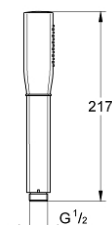

26 037 001 GRANDERA STICK HAND SHOWER 1 SPRAY

PRODUCT DESCRIPTION

- Colour: chrome
- spray pattern: Rain
- material: metal
- maximum flow rate (at 3 bar): 7.6 l/min
- GROHE DreamSpray - perfect spray pattern
- Inner WaterGuide - inner insulation for surface protection
- GROHE CoolTouch - no risk of scalding
- GROHE LongLife finish
- GROHE SpeedClean - effortless limescale removal
- suitable for instantaneous heater
- universal mounting system, fitting all standard shower hoses
- min. recommended pressure 1.0 bar

26 037 001 GRANDERA STICK HAND SHOWER 1 SPRAY

SELECT SPARE PART: , March 2018 – now

1: Dirt strainer (Spare part-nr. 0700200M)