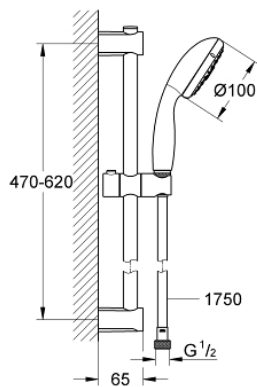

26 032 000 VITALIO START 100 SHOWER RAIL SET 3 SPRAYS

PRODUCT DESCRIPTION

- Colour: chrome
- consisting of:
 - hand shower Vitalio Start 100 3 sprays (26 031)
 - shower rail 620 mm Vitalio Universal (27 724)
 - shower hose Vitalioflex Trend 1750 mm 1/2" x 1/2" (28 742)
 - GROHE EcoJoy 9.5 l/min flow limiter
 - GROHE DreamSpray - perfect spray pattern
 - GROHE LongLife finish
- Flexible Installation - 1 adjustable bracket for existing drill holes
- GROHE SpeedClean - effortless limescale removal
- Inner WaterGuide - inner insulation for surface protection
- ShockProof silicone ring prevents damages caused by shower falling
- suitable for instantaneous heater
- suitable for screwing (including screws and dowels) or gluing (GROHE QuickGlue S2 41 245 000 sold separately)
- holding force: max. 20 kg
- the specified holding capacity is valid for static (slowly applied) load and intended use only
- 5 color packaging

26 032 000 VITALIO START 100 SHOWER RAIL SET 3 SPRAYS

SELECT SPARE PART: , September 2012 – now

- 1: Outlet shower holder (Spare part-nr. 48095000)
- 2: Sliding piece (Spare part-nr. 12140000)
- 3: Outlet shower holder (Spare part-nr. 48097000)
- 4: Dirt strainer (Spare part-nr. 0700200M)