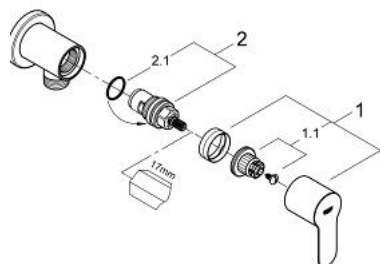

26 021 000 **BAUEDGE SHOWER VALVE 1/2"**

**PRODUCT DESCRIPTION**

- Colour: chrome
- wall mounted
- outlet thread 1/2"
- metal lever
- ceramic headpart 1/2", 90°

## 26 021 000 BAUEDGE SHOWER VALVE 1/2"

**SELECT SPARE PART:** , June 2010 – now

1: Handle (Spare part-nr. 48142000)

1.1: Replacement handle connection kit (Spare part-nr. 45186000)

1.1.1: O-ring  $\varnothing 18.2 \times \varnothing 1.7$  (Spare part-nr. 0392400M)

2: Ceramic headpart, 1/2" (Spare part-nr. 45882000)

2.1: O-ring  $\varnothing 18.2 \times \varnothing 1.7$  (Spare part-nr. 0392400M)