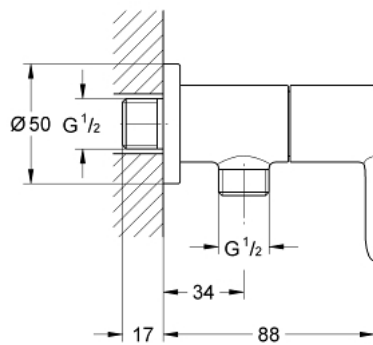

26 021 000 **BAUEDGE SHOWER VALVE 1/2"**

**PRODUCT DESCRIPTION**

- Colour: chrome
- wall mounted
- outlet thread 1/2"
- metal lever
- ceramic headpart 1/2", 90°

## 26 021 000 BAUEDGE SHOWER VALVE 1/2"

**SELECT SPARE PART:** , June 2010 – now

1: Handle (Spare part-nr. 48142000)

1.1: Replacement handle connection kit (Spare part-nr. 45186000)

1.1.1: O-ring  $\varnothing 18.2 \times \varnothing 1.7$  (Spare part-nr. 0392400M)

2: Ceramic headpart, 1/2" (Spare part-nr. 45882000)

2.1: O-ring  $\varnothing 18.2 \times \varnothing 1.7$  (Spare part-nr. 0392400M)