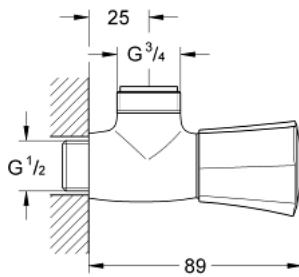

26 010 001 **COSTA L SHOWER VALVE**

PRODUCT DESCRIPTION

- Colour: chrome
- wall mounted
- metal handle
- heat-insulated
- marking: blue
- GROHE Long-Life headpart
- shower outlet 3/4"
- GROHE LongLife finish

26 010 001 COSTA L SHOWER VALVE

SELECT SPARE PART: , June 2007 – now

- 1: Handle (Spare part-nr. 45994000)
- 1.1: Repl. kit f.handle fastening (Spare part-nr. 0538600M)
- 2: Headpart 1/2" (Spare part-nr. 07146000)
- 2.1: O-ring $\varnothing 6 \times \varnothing 2$ (Spare part-nr. 0128300M)
- 2.2: O-ring $\varnothing 18.2 \times \varnothing 1.7$ (Spare part-nr. 0392400M)
- 2.3: Ball seal dia. 9x6.8 mm (Spare part-nr. 0529100M)
- 3: Screw for Costa/Avina products (Spare part-nr. 48013000)*