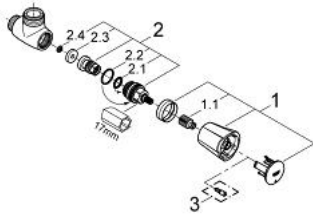

26 010 001 **COSTA L SHOWER VALVE**

PRODUCT DESCRIPTION

- Colour: chrome
- wall mounted
- metal handle
- heat-insulated
- marking: blue
- GROHE Long-Life headpart
- shower outlet 3/4"
- GROHE LongLife finish

26 010 001 COSTA L SHOWER VALVE

SELECT SPARE PART: , June 2007 – now

- 1: Handle (Spare part-nr. 45994000)
- 1.1: Repl. kit f.handle fastening (Spare part-nr. 0538600M)
- 2: Headpart 1/2" (Spare part-nr. 07146000)
- 2.1: O-ring $\varnothing 6 \times \varnothing 2$ (Spare part-nr. 0128300M)
- 2.2: O-ring $\varnothing 18.2 \times \varnothing 1.7$ (Spare part-nr. 0392400M)
- 2.3: Ball seal dia. 9x6.8 mm (Spare part-nr. 0529100M)
- 3: Screw for Costa/Avina products (Spare part-nr. 48013000)*