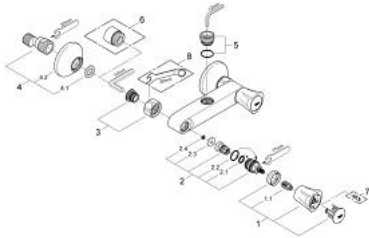

26 009 001 **COSTA L SHOWER MIXER**

PRODUCT DESCRIPTION

- Colour: chrome
- wall mounted
- heat-insulated
- metal handles
- screwable
- GROHE Long-Life headpart
- shower top outlet 3/4"
- S-unions
- GROHE LongLife finish

26 009 001 COSTA L SHOWER MIXER

SELECT SPARE PART: , June 2007 – now

- 1: Handle (Spare part-nr. 45994000)
 - 1.1: Repl. kit f.handle fastening (Spare part-nr. 0538600M)
 - 2: Headpart 1/2" (Spare part-nr. 07146000)
 - 2.1: O-ring $\varnothing 6 \times \varnothing 2$ (Spare part-nr. 0128300M)
 - 2.2: O-ring $\varnothing 18.2 \times \varnothing 1.7$ (Spare part-nr. 0392400M)
 - 2.3: Ball seal dia. 9x6.8 mm (Spare part-nr. 0529100M)
 - 3: Screw joint (Spare part-nr. 45044000)
 - 4: S-union (Spare part-nr. 12075000)
 - 4.1: Ball seal dia. 9x6.8 mm (Spare part-nr. 0138600M)
 - 4.2: Escutcheon (Spare part-nr. 0221000M)
 - 5: Connection nipple (Spare part-nr. 45332000)
 - 6: Extension 3/4", 20 mm (Spare part-nr. 0713000M)*
 - 7: Screw for Costa/Avina products (Spare part-nr. 48013000)*
 - 8: Special spanner (Spare part-nr. 19377000)*
- * Optional accessories