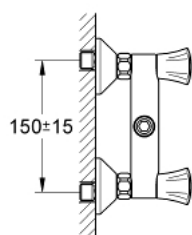

26 009 001 **COSTA L SHOWER MIXER**

PRODUCT DESCRIPTION

- Colour: chrome
- wall mounted
- heat-insulated
- metal handles
- screwable
- GROHE Long-Life headpart
- shower top outlet 3/4"
- S-unions
- GROHE LongLife finish

26 009 001 COSTA L SHOWER MIXER

SELECT SPARE PART: , June 2007 – now

- 1: Handle (Spare part-nr. 45994000)
 - 1.1: Repl. kit f.handle fastening (Spare part-nr. 0538600M)
 - 2: Headpart 1/2" (Spare part-nr. 07146000)
 - 2.1: O-ring $\varnothing 6 \times \varnothing 2$ (Spare part-nr. 0128300M)
 - 2.2: O-ring $\varnothing 18.2 \times \varnothing 1.7$ (Spare part-nr. 0392400M)
 - 2.3: Ball seal dia. 9x6.8 mm (Spare part-nr. 0529100M)
 - 3: Screw joint (Spare part-nr. 45044000)
 - 4: S-union (Spare part-nr. 12075000)
 - 4.1: Ball seal dia. 9x6.8 mm (Spare part-nr. 0138600M)
 - 4.2: Escutcheon (Spare part-nr. 0221000M)
 - 5: Connection nipple (Spare part-nr. 45332000)
 - 6: Extension 3/4", 20 mm (Spare part-nr. 0713000M)*
 - 7: Screw for Costa/Avina products (Spare part-nr. 48013000)*
 - 8: Special spanner (Spare part-nr. 19377000)*
- * Optional accessories