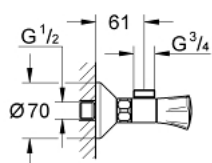

26 009 001 **COSTA L SHOWER MIXER**

PRODUCT DESCRIPTION

- Colour: chrome
- wall mounted
- heat-insulated
- metal handles
- screwable
- GROHE Long-Life headpart
- shower top outlet 3/4"
- S-unions
- GROHE LongLife finish

26 009 001 COSTA L SHOWER MIXER

SELECT SPARE PART: , June 2007 – now

- 1: Handle (Spare part-nr. 45994000)
 - 1.1: Repl. kit f.handle fastening (Spare part-nr. 0538600M)
 - 2: Headpart 1/2" (Spare part-nr. 07146000)
 - 2.1: O-ring $\varnothing 6 \times \varnothing 2$ (Spare part-nr. 0128300M)
 - 2.2: O-ring $\varnothing 18.2 \times \varnothing 1.7$ (Spare part-nr. 0392400M)
 - 2.3: Ball seal dia. 9x6.8 mm (Spare part-nr. 0529100M)
 - 3: Screw joint (Spare part-nr. 45044000)
 - 4: S-union (Spare part-nr. 12075000)
 - 4.1: Ball seal dia. 9x6.8 mm (Spare part-nr. 0138600M)
 - 4.2: Escutcheon (Spare part-nr. 0221000M)
 - 5: Connection nipple (Spare part-nr. 45332000)
 - 6: Extension 3/4", 20 mm (Spare part-nr. 0713000M)*
 - 7: Screw for Costa/Avina products (Spare part-nr. 48013000)*
 - 8: Special spanner (Spare part-nr. 19377000)*
- * Optional accessories