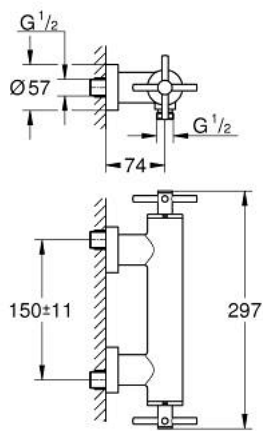

26 003 GL3 ATRIO SHOWER MIXER

PRODUCT DESCRIPTION

- Colour: cool sunrise
- wall mounted
- ceramic headparts 1/2", 90°
- GROHE LongLife finish
- shower outlet 1/2"
- integrated non-return valves in the shower outlet 1/2"
- covered S-unions
- protected against backflow
- without shower set
- with cross handles
- Two different sets of caps included. One set with "H" and "C" marking, one set without marking.