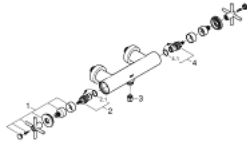

26 003 DC3 ATRIO SHOWER MIXER

PRODUCT DESCRIPTION

- Colour: Supersteel
- wall mounted
- ceramic headparts $1/2"$, 90°
- GROHE LongLife finish
- shower outlet $1/2"$
- integrated non-return valves in the shower outlet $1/2"$
- covered S-unions
- protected against backflow
- without shower set
- with cross handles
- Two different sets of caps included. One set with "H" and "C" marking, one set without marking.

26 003 DC3 ATRIO SHOWER MIXER

SELECT SPARE PART: , October 2018 – now

- 1: Pair Of Handles (Spare part-nr. 48406DC0)
- 2: Ceramic headpart, 1/2" (Spare part-nr. 45883000)
- 2.1: O-ring $\varnothing 18.2 \times \varnothing 1.7$ (Spare part-nr. 0392400M)
- 3: Non-return valve (Spare part-nr. 08565000)
- 4: Ceramic headpart, 1/2" (Spare part-nr. 45882000)
- 4.1: O-ring $\varnothing 18.2 \times \varnothing 1.7$ (Spare part-nr. 0392400M)