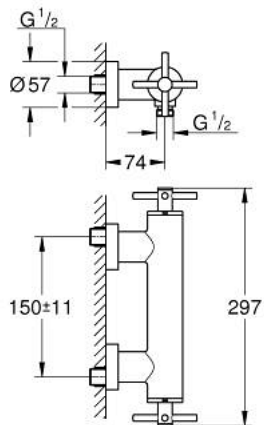

26 003 DC3 ATRIO SHOWER MIXER

PRODUCT DESCRIPTION

- Colour: Supersteel
- wall mounted
- ceramic headparts $1/2"$, 90°
- GROHE LongLife finish
- shower outlet $1/2"$
- integrated non-return valves in the shower outlet $1/2"$
- covered S-unions
- protected against backflow
- without shower set
- with cross handles
- Two different sets of caps included. One set with "H" and "C" marking, one set without marking.

26 003 DC3 ATRIO SHOWER MIXER

SELECT SPARE PART: , October 2018 – now

- 1: Pair Of Handles (Spare part-nr. 48406DC0)
- 2: Ceramic headpart, 1/2" (Spare part-nr. 45883000)
- 2.1: O-ring $\varnothing 18.2 \times \varnothing 1.7$ (Spare part-nr. 0392400M)
- 3: Non-return valve (Spare part-nr. 08565000)
- 4: Ceramic headpart, 1/2" (Spare part-nr. 45882000)
- 4.1: O-ring $\varnothing 18.2 \times \varnothing 1.7$ (Spare part-nr. 0392400M)