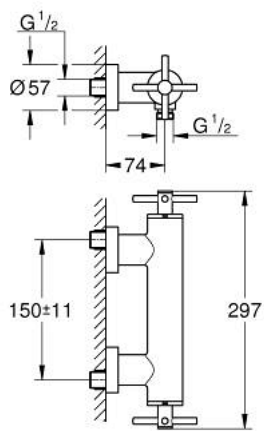

26 003 DA3 ATRIO SHOWER MIXER

PRODUCT DESCRIPTION

- Colour: warm sunset
- wall mounted
- ceramic headparts 1/2", 90°
- GROHE LongLife finish
- shower outlet 1/2"
- integrated non-return valves in the shower outlet 1/2"
- covered S-unions
- protected against backflow
- without shower set
- with cross handles
- Two different sets of caps included. One set with "H" and "C" marking, one set without marking.