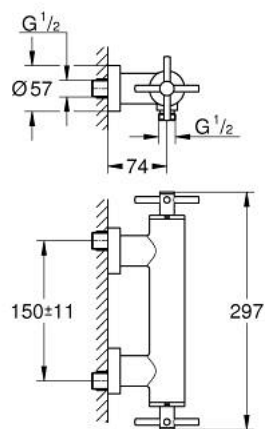

26 003 AL3 ATRIO SHOWER MIXER

PRODUCT DESCRIPTION

- Colour: brushed hard graphite
- wall mounted
- ceramic headparts $1/2"$, 90°
- GROHE LongLife finish
- shower outlet $1/2"$
- integrated non-return valves in the shower outlet $1/2"$
- covered S-unions
- protected against backflow
- without shower set
- with cross handles
- Two different sets of caps included. One set with "H" and "C" marking, one set without marking.