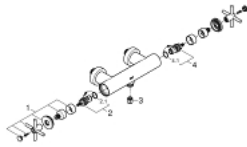

## 26 003 003 ATRIO SHOWER MIXER

### PRODUCT DESCRIPTION

- Colour: chrome
- wall mounted
- ceramic headparts 1/2", 90°
- GROHE LongLife finish
- shower outlet 1/2"
- integrated non-return valves in the shower outlet 1/2"
- covered S-unions
- protected against backflow
- without shower set
- with cross handles
- Two different sets of caps included. One set with "H" and "C" marking, one set without marking.

### **SELECT SPARE PART:** , October 2018 – now

- 1: Pair Of Handles (Spare part-nr. 48406000)
- 2: Ceramic headpart, 1/2" (Spare part-nr. 45883000)
- 2.1: O-ring  $\varnothing 18.2 \times \varnothing 1.7$  (Spare part-nr. 0392400M)
- 3: Non-return valve (Spare part-nr. 08565000)
- 4: Ceramic headpart, 1/2" (Spare part-nr. 45882000)
- 4.1: O-ring  $\varnothing 18.2 \times \varnothing 1.7$  (Spare part-nr. 0392400M)