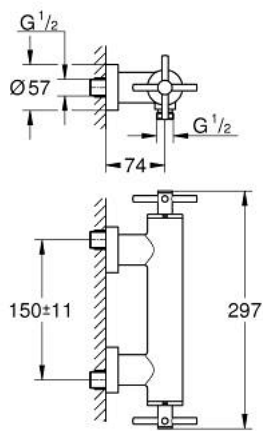

## 26 003 003 ATRIO SHOWER MIXER

### PRODUCT DESCRIPTION

- Colour: chrome
- wall mounted
- ceramic headparts 1/2", 90°
- GROHE LongLife finish
- shower outlet 1/2"
- integrated non-return valves in the shower outlet 1/2"
- covered S-unions
- protected against backflow
- without shower set
- with cross handles
- Two different sets of caps included. One set with "H" and "C" marking, one set without marking.

### **SELECT SPARE PART:** , October 2018 – now

- 1: Pair Of Handles (Spare part-nr. 48406000)
- 2: Ceramic headpart, 1/2" (Spare part-nr. 45883000)
- 2.1: O-ring  $\varnothing 18.2 \times \varnothing 1.7$  (Spare part-nr. 0392400M)
- 3: Non-return valve (Spare part-nr. 08565000)
- 4: Ceramic headpart, 1/2" (Spare part-nr. 45882000)
- 4.1: O-ring  $\varnothing 18.2 \times \varnothing 1.7$  (Spare part-nr. 0392400M)