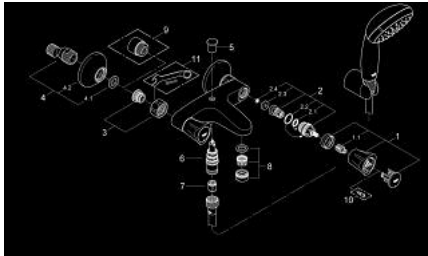

25 460 10A COSTA L BATH/SHOWER MIXER

PRODUCT DESCRIPTION

- Colour: chrome
- wall mounted
- metal handles
- heat-insulated
- screwable
- GROHE Long-Life headpart
- automatic diverter: bath/shower
- mousseur
- S-unions
- with shower set
- consisting of:
 - hand shower Tempesta 100, 1 spray, 9.5 l/min (27 923)
 - wall shower holder (28 605)
 - shower hose Relaxaflex 1500 mm 1/2" x 1/2" (28 151)
 - GROHE LongLife finish

25 460 10A COSTA L BATH/SHOWER MIXER

SELECT SPARE PART: , April 2017 – now

- 1: Handle (Spare part-nr. 45994000)
 - 1.1: Repl. kit f.handle fastening (Spare part-nr. 0538600M)
 - 2: Headpart 1/2" (Spare part-nr. 07146000)
 - 2.1: O-ring $\varnothing 6 \times \varnothing 2$ (Spare part-nr. 0128300M)
 - 2.2: O-ring $\varnothing 18.2 \times \varnothing 1.7$ (Spare part-nr. 0392400M)
 - 2.3: Ball seal dia. 9x6.8 mm (Spare part-nr. 0529100M)
 - 3: Screw joint (Spare part-nr. 45044000)
 - 4: S-union (Spare part-nr. 12075000)
 - 4.1: Ball seal dia. 9x6.8 mm (Spare part-nr. 0138600M)
 - 4.2: Escutcheon (Spare part-nr. 0221000M)
 - 5: Diverter knob (Spare part-nr. 65648000)
 - 6: Diverter (Spare part-nr. 65655000)
 - 7: Non-return valve (Spare part-nr. 08565000)
 - 8: Mousseur (Spare part-nr. 13952000)
 - 9: Extension 3/4", 20 mm (Spare part-nr. 0713000M)*
 - 10: Screw for Costa/Avina products (Spare part-nr. 48013000)*
 - 11: Special spanner (Spare part-nr. 19377000)*
- * Optional accessories