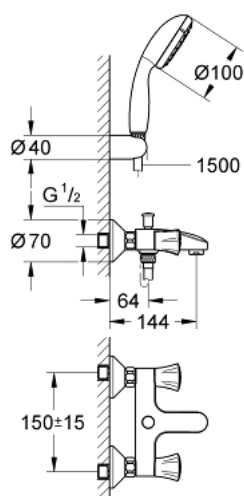

25 460 10A COSTA L BATH/SHOWER MIXER

PRODUCT DESCRIPTION

- Colour: chrome
- wall mounted
- metal handles
- heat-insulated
- screwable
- GROHE Long-Life headpart
- automatic diverter: bath/shower
- mousseur
- S-unions
- with shower set
- consisting of:
 - hand shower Tempesta 100, 1 spray, 9.5 l/min (27 923)
 - wall shower holder (28 605)
 - shower hose Relaxaflex 1500 mm 1/2" x 1/2" (28 151)
 - GROHE LongLife finish

25 460 10A COSTA L BATH/SHOWER MIXER

SELECT SPARE PART: , April 2017 – now

- 1: Handle (Spare part-nr. 45994000)
 - 1.1: Repl. kit f.handle fastening (Spare part-nr. 0538600M)
 - 2: Headpart 1/2" (Spare part-nr. 07146000)
 - 2.1: O-ring $\varnothing 6 \times \varnothing 2$ (Spare part-nr. 0128300M)
 - 2.2: O-ring $\varnothing 18.2 \times \varnothing 1.7$ (Spare part-nr. 0392400M)
 - 2.3: Ball seal dia. 9x6.8 mm (Spare part-nr. 0529100M)
 - 3: Screw joint (Spare part-nr. 45044000)
 - 4: S-union (Spare part-nr. 12075000)
 - 4.1: Ball seal dia. 9x6.8 mm (Spare part-nr. 0138600M)
 - 4.2: Escutcheon (Spare part-nr. 0221000M)
 - 5: Diverter knob (Spare part-nr. 65648000)
 - 6: Diverter (Spare part-nr. 65655000)
 - 7: Non-return valve (Spare part-nr. 08565000)
 - 8: Mousseur (Spare part-nr. 13952000)
 - 9: Extension 3/4", 20 mm (Spare part-nr. 0713000M)*
 - 10: Screw for Costa/Avina products (Spare part-nr. 48013000)*
 - 11: Special spanner (Spare part-nr. 19377000)*
- * Optional accessories