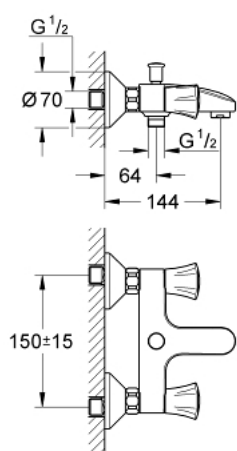

25 450 001 **COSTA L BATH/SHOWER MIXER**

PRODUCT DESCRIPTION

- Colour: chrome
- wall mounted
- metal handles
- heat-insulated
- screwable
- GROHE Long-Life headpart
- automatic diverter: bath/shower
- mousseur
- S-unions
- GROHE LongLife finish

25 450 001 **COSTA L BATH/SHOWER MIXER**

SELECT SPARE PART: , June 2007 – now

- 1: Handle (Spare part-nr. 45994000)
 - 1.1: Repl. kit f.handle fastening (Spare part-nr. 0538600M)
 - 2: Headpart 1/2" (Spare part-nr. 07146000)
 - 2.1: O-ring $\varnothing 6 \times \varnothing 2$ (Spare part-nr. 0128300M)
 - 2.2: O-ring $\varnothing 18.2 \times \varnothing 1.7$ (Spare part-nr. 0392400M)
 - 2.3: Ball seal dia. 9x6.8 mm (Spare part-nr. 0529100M)
 - 3: Screw joint (Spare part-nr. 45044000)
 - 4: S-union (Spare part-nr. 12075000)
 - 4.1: Ball seal dia. 9x6.8 mm (Spare part-nr. 0138600M)
 - 4.2: Escutcheon (Spare part-nr. 0221000M)
 - 5: Diverter knob (Spare part-nr. 65648000)
 - 6: Diverter (Spare part-nr. 65655000)
 - 7: Non-return valve (Spare part-nr. 08565000)
 - 8: Mousseur (Spare part-nr. 13927000)
 - 8: Mousseur (Spare part-nr. 13952000)
 - 9: Extension 3/4", 20 mm (Spare part-nr. 0713000M)*
 - 10: Screw for Costa/Avina products (Spare part-nr. 48013000)*
 - 11: Special spanner (Spare part-nr. 19377000)*
- * Optional accessories