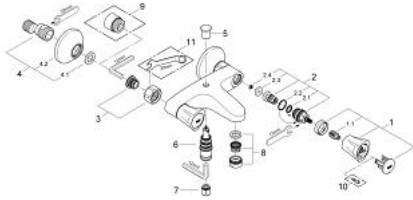

25 450 001 **COSTA L BATH/SHOWER MIXER**

PRODUCT DESCRIPTION

- Colour: chrome
- wall mounted
- metal handles
- heat-insulated
- screwable
- GROHE Long-Life headpart
- automatic diverter: bath/shower
- mousseur
- S-unions
- GROHE LongLife finish

25 450 001 **COSTA L BATH/SHOWER MIXER**

SELECT SPARE PART: , June 2007 – now

- 1: Handle (Spare part-nr. 45994000)
 - 1.1: Repl. kit f.handle fastening (Spare part-nr. 0538600M)
 - 2: Headpart 1/2" (Spare part-nr. 07146000)
 - 2.1: O-ring $\varnothing 6 \times \varnothing 2$ (Spare part-nr. 0128300M)
 - 2.2: O-ring $\varnothing 18.2 \times \varnothing 1.7$ (Spare part-nr. 0392400M)
 - 2.3: Ball seal dia. 9x6.8 mm (Spare part-nr. 0529100M)
 - 3: Screw joint (Spare part-nr. 45044000)
 - 4: S-union (Spare part-nr. 12075000)
 - 4.1: Ball seal dia. 9x6.8 mm (Spare part-nr. 0138600M)
 - 4.2: Escutcheon (Spare part-nr. 0221000M)
 - 5: Diverter knob (Spare part-nr. 65648000)
 - 6: Diverter (Spare part-nr. 65655000)
 - 7: Non-return valve (Spare part-nr. 08565000)
 - 8: Mousseur (Spare part-nr. 13927000)
 - 8: Mousseur (Spare part-nr. 13952000)
 - 9: Extension 3/4", 20 mm (Spare part-nr. 0713000M)*
 - 10: Screw for Costa/Avina products (Spare part-nr. 48013000)*
 - 11: Special spanner (Spare part-nr. 19377000)*
- * Optional accessories