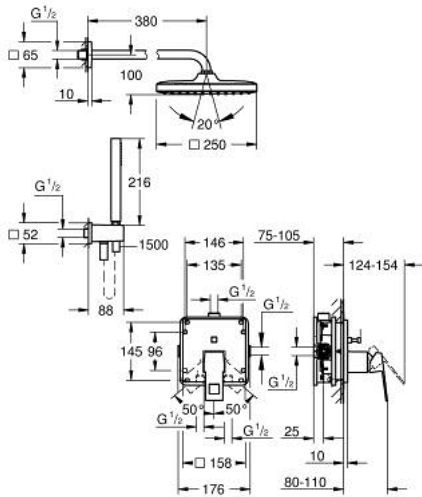

25 289 000 EUROCUBE CONCEALED SHOWER SYSTEM WITH TEMPESTA 250 CUBE

PRODUCT DESCRIPTION

- Colour: chrome
- consisting of:
 - concealed single-lever mixer with 2-way diverter (24 062)
 - GROHE Rapido SmartBox universal rough-in box, 1/2" (35 604)
 - Tempesta 250 Cube head shower set 9.5 l/min (26 687) including horizontal shower arm 380 mm
 - hand shower Euphoria Cube Stick, 1 spray (27 698)
 - shower outlet elbow 1/2" with wall shower holder (26 370)
 - Rotaflex TwistStop shower hose 1500 mm 1/2" x 1/2" (28 409)
 - optional flow regulator 9.5 l/min included for hand shower

25 289 000 EUROCUBE CONCEALED SHOWER SYSTEM WITH TEMPESTA 250 CUBE

SELECT SPARE PART: , July 2022 – now

1: Fibre seal dia. 12x2 mm (Spare part-nr. 0138900M)

2: Dirt strainer (Spare part-nr. 48007000)

3: Escutcheon (Spare part-nr. 48118000)