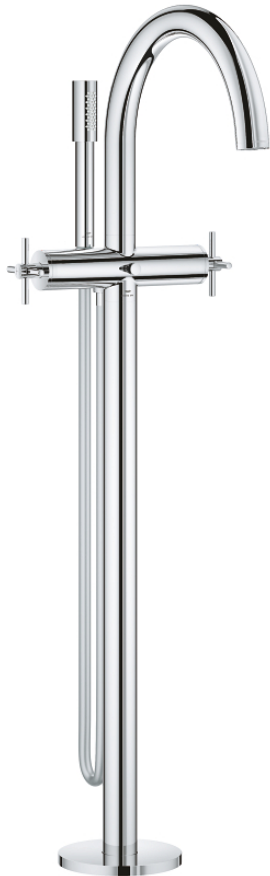

25 272 000 ATRIO BATH/SHOWER MIXER

PRODUCT DESCRIPTION

- Colour: chrome
- floor-mounted installation with high pillar unions (765 mm)
- for use with rough-in set 45 984 001
- ceramic headparts 1/2", 90°
- GROHE LongLife finish
- automatic diverter: bath/shower
- spout with mousseur
- projection 301 mm
- integrated non-return valve in the shower outlet 1/2"
- hand shower Rainshower Aqua Stick (26 866)
- with shower holder
- Silverflex shower hose 1250 mm (28 362)
- protected against backflow
- with cross handles
- without roughing-in set 45 984 (please order separately)
- Two different sets of caps included. One set with "H" and "C" marking, one set without marking.

25 272 000 ATRIO BATH/SHOWER MIXER

SELECT SPARE PART: , October 2021 – now

- 1: Pair Of Handles (Spare part-nr. 48406000)
- 2: Ceramic headpart, 1/2" (Spare part-nr. 45883000)
- 2.1: O-ring $\varnothing 18.2 \times \varnothing 1.7$ (Spare part-nr. 0392400M)
- 3: Mounting set (Spare part-nr. 1013410000)
- 4: Diverter knob (Spare part-nr. 64989000)
- 5: Spout (Spare part-nr. 1013200000)
- 5.1: Mousseur (Spare part-nr. 13926000)
- 6: Ceramic headpart, 1/2" (Spare part-nr. 45882000)
- 6.1: O-ring $\varnothing 18.2 \times \varnothing 1.7$ (Spare part-nr. 0392400M)
- 7: Diverter (Spare part-nr. 48407000)
- 8: Handshower holder (Spare part-nr. 1013210000)
- 8.1: Non-return valve (Spare part-nr. 08565000)
- 9: Dirt strainer (Spare part-nr. 0700200M)