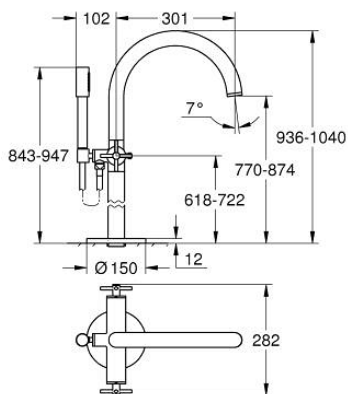

25 272 000 ATRIO BATH/SHOWER MIXER

PRODUCT DESCRIPTION

- Colour: chrome
- floor-mounted installation with high pillar unions (765 mm)
- for use with rough-in set 45 984 001
- ceramic headparts 1/2", 90°
- GROHE LongLife finish
- automatic diverter: bath/shower
- spout with mousseur
- projection 301 mm
- integrated non-return valve in the shower outlet 1/2"
- hand shower Rainshower Aqua Stick (26 866)
- with shower holder
- Silverflex shower hose 1250 mm (28 362)
- protected against backflow
- with cross handles
- without roughing-in set 45 984 (please order separately)
- Two different sets of caps included. One set with "H" and "C" marking, one set without marking.

25 272 000 ATRIO BATH/SHOWER MIXER

SELECT SPARE PART: , October 2021 – now

- 1: Pair Of Handles (Spare part-nr. 48406000)
- 2: Ceramic headpart, 1/2" (Spare part-nr. 45883000)
- 2.1: O-ring $\varnothing 18.2 \times \varnothing 1.7$ (Spare part-nr. 0392400M)
- 3: Mounting set (Spare part-nr. 1013410000)
- 4: Diverter knob (Spare part-nr. 64989000)
- 5: Spout (Spare part-nr. 1013200000)
- 5.1: Mousseur (Spare part-nr. 13926000)
- 6: Ceramic headpart, 1/2" (Spare part-nr. 45882000)
- 6.1: O-ring $\varnothing 18.2 \times \varnothing 1.7$ (Spare part-nr. 0392400M)
- 7: Diverter (Spare part-nr. 48407000)
- 8: Handshower holder (Spare part-nr. 1013210000)
- 8.1: Non-return valve (Spare part-nr. 08565000)
- 9: Dirt strainer (Spare part-nr. 0700200M)