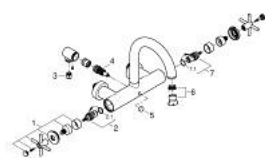

### PRODUCT DESCRIPTION

- Colour: cool sunrise
- wall mounted
- ceramic headparts 1/2", 90°
- GROHE LongLife finish
- automatic diverter: bath/shower
- tubular spout
- with stop limiter
- mousseur
- integrated non-return valves in the shower outlet 1/2"
- covered S-unions
- protected against backflow
- without shower set
- with cross handles
- Two different sets of caps included. One set with "H" and "C" marking, one set without marking.

## 25 268 GL0 ATRIO BATH/SHOWER MIXER

**SELECT SPARE PART:** , October 2021 – now

- 1: Pair Of Handles (Spare part-nr. 48406GL0)
- 2: Ceramic headpart, 1/2" (Spare part-nr. 45883000)
- 2.1: O-ring  $\varnothing 18.2 \times \varnothing 1.7$  (Spare part-nr. 0392400M)
- 3: Non-return valve (Spare part-nr. 08565000)
- 4: Diverter (Spare part-nr. 48407GL0)
- 5: Diverter knob (Spare part-nr. 64989GL0)
- 6: Mousseur (Spare part-nr. 13926000)
- 7: Ceramic headpart, 1/2" (Spare part-nr. 45882000)
- 7.1: O-ring  $\varnothing 18.2 \times \varnothing 1.7$  (Spare part-nr. 0392400M)