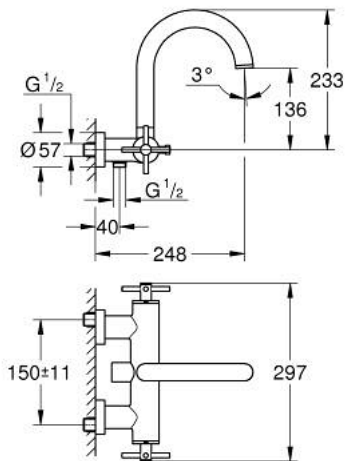

## 25 268 GL0 ATRIO BATH/SHOWER MIXER

### PRODUCT DESCRIPTION

- Colour: cool sunrise
- wall mounted
- ceramic headparts 1/2", 90°
- GROHE LongLife finish
- automatic diverter: bath/shower
- tubular spout
- with stop limiter
- mousseur
- integrated non-return valves in the shower outlet 1/2"
- covered S-unions
- protected against backflow
- without shower set
- with cross handles
- Two different sets of caps included. One set with "H" and "C" marking, one set without marking.

## 25 268 GL0 ATRIO BATH/SHOWER MIXER

**SELECT SPARE PART:** , October 2021 – now

- 1: Pair Of Handles (Spare part-nr. 48406GL0)
- 2: Ceramic headpart, 1/2" (Spare part-nr. 45883000)
- 2.1: O-ring  $\varnothing 18.2 \times \varnothing 1.7$  (Spare part-nr. 0392400M)
- 3: Non-return valve (Spare part-nr. 08565000)
- 4: Diverter (Spare part-nr. 48407GL0)
- 5: Diverter knob (Spare part-nr. 64989GL0)
- 6: Mousseur (Spare part-nr. 13926000)
- 7: Ceramic headpart, 1/2" (Spare part-nr. 45882000)
- 7.1: O-ring  $\varnothing 18.2 \times \varnothing 1.7$  (Spare part-nr. 0392400M)