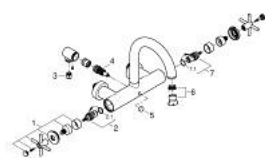

## 25 268 DC0 ATRIO BATH/SHOWER MIXER

### PRODUCT DESCRIPTION

- Colour: Supersteel
- wall mounted
- ceramic headparts 1/2", 90°
- GROHE LongLife finish
- automatic diverter: bath/shower
- tubular spout
- with stop limiter
- mousseur
- integrated non-return valves in the shower outlet 1/2"
- covered S-unions
- protected against backflow
- without shower set
- with cross handles
- Two different sets of caps included. One set with "H" and "C" marking, one set without marking.

## 25 268 DC0 ATRIO BATH/SHOWER MIXER

**SELECT SPARE PART:** , October 2021 – now

- 1: Pair Of Handles (Spare part-nr. 48406DC0)
- 2: Ceramic headpart, 1/2" (Spare part-nr. 45883000)
- 2.1: O-ring  $\varnothing 18.2 \times \varnothing 1.7$  (Spare part-nr. 0392400M)
- 3: Non-return valve (Spare part-nr. 08565000)
- 4: Diverter (Spare part-nr. 48407DC0)
- 5: Diverter knob (Spare part-nr. 64989DC0)
- 6: Mousseur (Spare part-nr. 13926000)
- 7: Ceramic headpart, 1/2" (Spare part-nr. 45882000)
- 7.1: O-ring  $\varnothing 18.2 \times \varnothing 1.7$  (Spare part-nr. 0392400M)