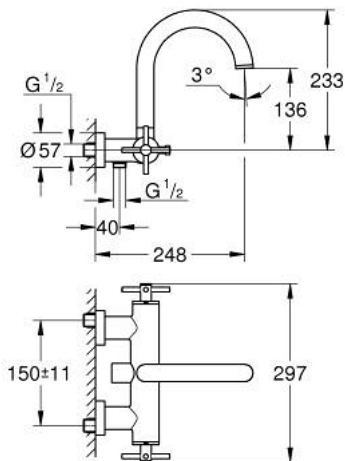

## 25 268 DC0 ATRIO BATH/SHOWER MIXER

### PRODUCT DESCRIPTION

- Colour: Supersteel
- wall mounted
- ceramic headparts 1/2", 90°
- GROHE LongLife finish
- automatic diverter: bath/shower
- tubular spout
- with stop limiter
- mousseur
- integrated non-return valves in the shower outlet 1/2"
- covered S-unions
- protected against backflow
- without shower set
- with cross handles
- Two different sets of caps included. One set with "H" and "C" marking, one set without marking.

## 25 268 DC0 ATRIO BATH/SHOWER MIXER

**SELECT SPARE PART:** , October 2021 – now

- 1: Pair Of Handles (Spare part-nr. 48406DC0)
- 2: Ceramic headpart, 1/2" (Spare part-nr. 45883000)
- 2.1: O-ring  $\varnothing 18.2 \times \varnothing 1.7$  (Spare part-nr. 0392400M)
- 3: Non-return valve (Spare part-nr. 08565000)
- 4: Diverter (Spare part-nr. 48407DC0)
- 5: Diverter knob (Spare part-nr. 64989DC0)
- 6: Mousseur (Spare part-nr. 13926000)
- 7: Ceramic headpart, 1/2" (Spare part-nr. 45882000)
- 7.1: O-ring  $\varnothing 18.2 \times \varnothing 1.7$  (Spare part-nr. 0392400M)