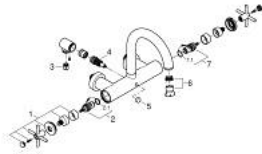

## 25 268 AL0 ATRIO BATH/SHOWER MIXER

### PRODUCT DESCRIPTION

- Colour: brushed hard graphite
- wall mounted
- ceramic headparts 1/2", 90°
- GROHE LongLife finish
- automatic diverter: bath/shower
- tubular spout
- with stop limiter
- mousseur
- integrated non-return valves in the shower outlet 1/2"
- covered S-unions
- protected against backflow
- without shower set
- with cross handles
- Two different sets of caps included. One set with "H" and "C" marking, one set without marking.

## 25 268 AL0 ATRIO BATH/SHOWER MIXER

**SELECT SPARE PART:** , October 2021 – now

- 1: Pair Of Handles (Spare part-nr. 48406AL0)
- 2: Ceramic headpart, 1/2" (Spare part-nr. 45883000)
- 2.1: O-ring  $\varnothing 18.2 \times \varnothing 1.7$  (Spare part-nr. 0392400M)
- 3: Non-return valve (Spare part-nr. 08565000)
- 4: Diverter (Spare part-nr. 48407AL0)
- 5: Diverter knob (Spare part-nr. 64989AL0)
- 6: Mousseur (Spare part-nr. 13926000)
- 7: Ceramic headpart, 1/2" (Spare part-nr. 45882000)
- 7.1: O-ring  $\varnothing 18.2 \times \varnothing 1.7$  (Spare part-nr. 0392400M)