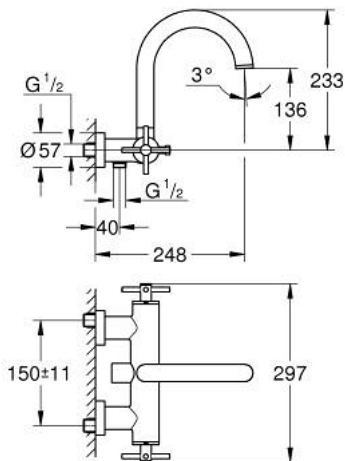

## 25 268 AL0 ATRIO BATH/SHOWER MIXER

### PRODUCT DESCRIPTION

- Colour: brushed hard graphite
- wall mounted
- ceramic headparts 1/2", 90°
- GROHE LongLife finish
- automatic diverter: bath/shower
- tubular spout
- with stop limiter
- mousseur
- integrated non-return valves in the shower outlet 1/2"
- covered S-unions
- protected against backflow
- without shower set
- with cross handles
- Two different sets of caps included. One set with "H" and "C" marking, one set without marking.

## 25 268 AL0 ATRIO BATH/SHOWER MIXER

**SELECT SPARE PART:** , October 2021 – now

- 1: Pair Of Handles (Spare part-nr. 48406AL0)
- 2: Ceramic headpart, 1/2" (Spare part-nr. 45883000)
- 2.1: O-ring  $\varnothing 18.2 \times \varnothing 1.7$  (Spare part-nr. 0392400M)
- 3: Non-return valve (Spare part-nr. 08565000)
- 4: Diverter (Spare part-nr. 48407AL0)
- 5: Diverter knob (Spare part-nr. 64989AL0)
- 6: Mousseur (Spare part-nr. 13926000)
- 7: Ceramic headpart, 1/2" (Spare part-nr. 45882000)
- 7.1: O-ring  $\varnothing 18.2 \times \varnothing 1.7$  (Spare part-nr. 0392400M)