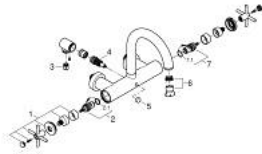

### PRODUCT DESCRIPTION

- Colour: chrome
- wall mounted
- ceramic headparts 1/2", 90°
- GROHE LongLife finish
- automatic diverter: bath/shower
- tubular spout
- with stop limiter
- mousseur
- integrated non-return valves in the shower outlet 1/2"
- covered S-unions
- protected against backflow
- without shower set
- with cross handles
- Two different sets of caps included. One set with "H" and "C" marking, one set without marking.

### SELECT SPARE PART: , October 2021 – now

- 1: Pair Of Handles (Spare part-nr. 48406000)
- 2: Ceramic headpart, 1/2" (Spare part-nr. 45883000)
- 2.1: O-ring  $\varnothing 18.2 \times \varnothing 1.7$  (Spare part-nr. 0392400M)
- 3: Non-return valve (Spare part-nr. 08565000)
- 4: Diverter (Spare part-nr. 48407000)
- 5: Diverter knob (Spare part-nr. 64989000)
- 6: Mousseur (Spare part-nr. 13926000)
- 7: Ceramic headpart, 1/2" (Spare part-nr. 45882000)
- 7.1: O-ring  $\varnothing 18.2 \times \varnothing 1.7$  (Spare part-nr. 0392400M)