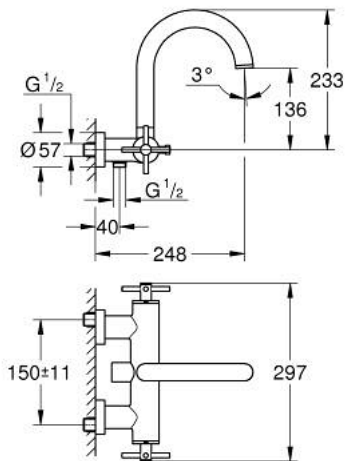

### PRODUCT DESCRIPTION

- Colour: chrome
- wall mounted
- ceramic headparts 1/2", 90°
- GROHE LongLife finish
- automatic diverter: bath/shower
- tubular spout
- with stop limiter
- mousseur
- integrated non-return valves in the shower outlet 1/2"
- covered S-unions
- protected against backflow
- without shower set
- with cross handles
- Two different sets of caps included. One set with "H" and "C" marking, one set without marking.

### SELECT SPARE PART: , October 2021 – now

- 1: Pair Of Handles (Spare part-nr. 48406000)
- 2: Ceramic headpart, 1/2" (Spare part-nr. 45883000)
- 2.1: O-ring  $\varnothing 18.2 \times \varnothing 1.7$  (Spare part-nr. 0392400M)
- 3: Non-return valve (Spare part-nr. 08565000)
- 4: Diverter (Spare part-nr. 48407000)
- 5: Diverter knob (Spare part-nr. 64989000)
- 6: Mousseur (Spare part-nr. 13926000)
- 7: Ceramic headpart, 1/2" (Spare part-nr. 45882000)
- 7.1: O-ring  $\varnothing 18.2 \times \varnothing 1.7$  (Spare part-nr. 0392400M)