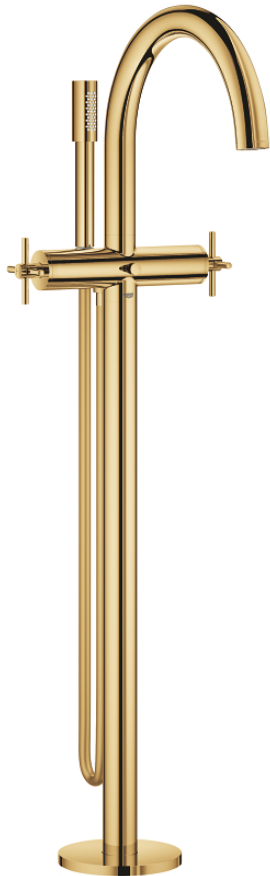

25 044 GL3 ATRIO BATH/SHOWER MIXER

PRODUCT DESCRIPTION

- Colour: cool sunrise
- floor-mounted installation with high pillar unions (765 mm)
- for use with rough-in set 45 984 001
- without roughing-in-set
- ceramic headparts 1/2", 90°
- GROHE LongLife finish
- automatic diverter: bath/shower
- spout with mousseur
- projection 301 mm
- integrated non-return valve in the shower outlet 1/2"
- hand shower Rainshower Aqua Stick (26 465)
- with shower holder
- Silverflex shower hose 1250 mm (28 362)
- protected against backflow
- with cross handles
- Two different sets of caps included. One set with "H" and "C" marking, one set without marking.