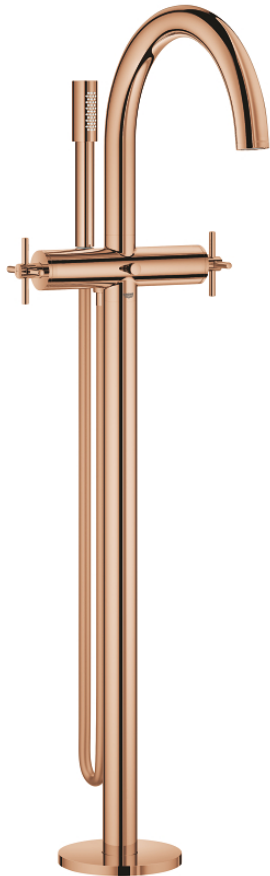

25 044 DA3 ATRIO BATH/SHOWER MIXER

PRODUCT DESCRIPTION

- Colour: warm sunset
- floor-mounted installation with high pillar unions (765 mm)
- for use with rough-in set 45 984 001
- without roughing-in-set
- ceramic headparts 1/2", 90°
- GROHE LongLife finish
- automatic diverter: bath/shower
- spout with mousseur
- projection 301 mm
- integrated non-return valve in the shower outlet 1/2"
- hand shower Rainshower Aqua Stick (26 465)
- with shower holder
- Silverflex shower hose 1250 mm (28 362)
- protected against backflow
- with cross handles
- Two different sets of caps included. One set with "H" and "C" marking, one set without marking.