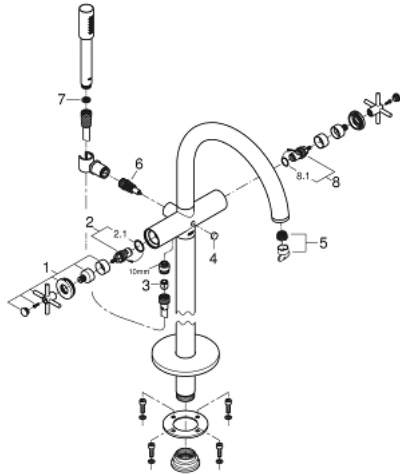

## 25 044 003 ATRIO BATH/SHOWER MIXER

### PRODUCT DESCRIPTION

- Colour: chrome
- floor-mounted installation with high pillar unions (765 mm)
- for use with rough-in set 45 984 001
- without roughing-in-set
- ceramic headparts 1/2", 90°
- GROHE LongLife finish
- automatic diverter: bath/shower
- spout with mousseur
- projection 301 mm
- integrated non-return valve in the shower outlet 1/2"
- hand shower Rainshower Aqua Stick (26 465)
- with shower holder
- Silverflex shower hose 1250 mm (28 362)
- protected against backflow
- with cross handles
- Two different sets of caps included. One set with "H" and "C" marking, one set without marking.

### SELECT SPARE PART: , October 2018 – now

- 1: Pair Of Handles (Spare part-nr. 48406000)
- 2: Ceramic headpart, 1/2" (Spare part-nr. 45883000)
- 2.1: O-ring  $\varnothing 18.2 \times \varnothing 1.7$  (Spare part-nr. 0392400M)
- 3: Non-return valve (Spare part-nr. 08565000)
- 4: Diverter knob (Spare part-nr. 64989000)
- 5: Mousseur (Spare part-nr. 13926000)
- 6: Diverter (Spare part-nr. 48407000)
- 7: Dirt strainer (Spare part-nr. 0700200M)
- 8: Ceramic headpart, 1/2" (Spare part-nr. 45882000)
- 8.1: O-ring  $\varnothing 18.2 \times \varnothing 1.7$  (Spare part-nr. 0392400M)