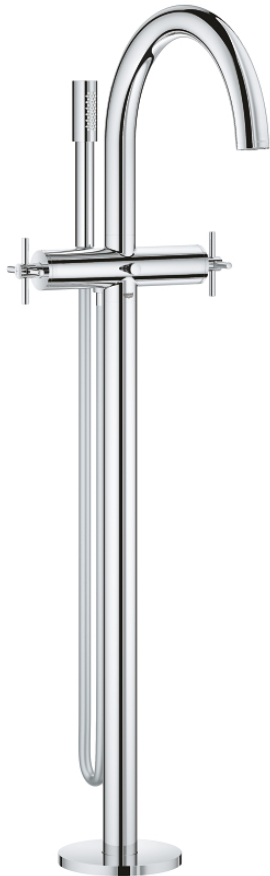

## 25 044 003 ATRIO BATH/SHOWER MIXER

### PRODUCT DESCRIPTION

- Colour: chrome
- floor-mounted installation with high pillar unions (765 mm)
- for use with rough-in set 45 984 001
- without roughing-in-set
- ceramic headparts 1/2", 90°
- GROHE LongLife finish
- automatic diverter: bath/shower
- spout with mousseur
- projection 301 mm
- integrated non-return valve in the shower outlet 1/2"
- hand shower Rainshower Aqua Stick (26 465)
- with shower holder
- Silverflex shower hose 1250 mm (28 362)
- protected against backflow
- with cross handles
- Two different sets of caps included. One set with "H" and "C" marking, one set without marking.

### SELECT SPARE PART: , October 2018 – now

- 1: Pair Of Handles (Spare part-nr. 48406000)
- 2: Ceramic headpart, 1/2" (Spare part-nr. 45883000)
- 2.1: O-ring  $\varnothing 18.2 \times \varnothing 1.7$  (Spare part-nr. 0392400M)
- 3: Non-return valve (Spare part-nr. 08565000)
- 4: Diverter knob (Spare part-nr. 64989000)
- 5: Mousseur (Spare part-nr. 13926000)
- 6: Diverter (Spare part-nr. 48407000)
- 7: Dirt strainer (Spare part-nr. 0700200M)
- 8: Ceramic headpart, 1/2" (Spare part-nr. 45882000)
- 8.1: O-ring  $\varnothing 18.2 \times \varnothing 1.7$  (Spare part-nr. 0392400M)