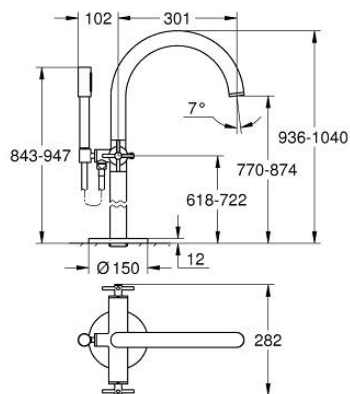

## 25 044 003 ATRIO BATH/SHOWER MIXER

### PRODUCT DESCRIPTION

- Colour: chrome
- floor-mounted installation with high pillar unions (765 mm)
- for use with rough-in set 45 984 001
- without roughing-in-set
- ceramic headparts 1/2", 90°
- GROHE LongLife finish
- automatic diverter: bath/shower
- spout with mousseur
- projection 301 mm
- integrated non-return valve in the shower outlet 1/2"
- hand shower Rainshower Aqua Stick (26 465)
- with shower holder
- Silverflex shower hose 1250 mm (28 362)
- protected against backflow
- with cross handles
- Two different sets of caps included. One set with "H" and "C" marking, one set without marking.

### SELECT SPARE PART: , October 2018 – now

- 1: Pair Of Handles (Spare part-nr. 48406000)
- 2: Ceramic headpart, 1/2" (Spare part-nr. 45883000)
- 2.1: O-ring  $\varnothing 18.2 \times \varnothing 1.7$  (Spare part-nr. 0392400M)
- 3: Non-return valve (Spare part-nr. 08565000)
- 4: Diverter knob (Spare part-nr. 64989000)
- 5: Mousseur (Spare part-nr. 13926000)
- 6: Diverter (Spare part-nr. 48407000)
- 7: Dirt strainer (Spare part-nr. 0700200M)
- 8: Ceramic headpart, 1/2" (Spare part-nr. 45882000)
- 8.1: O-ring  $\varnothing 18.2 \times \varnothing 1.7$  (Spare part-nr. 0392400M)