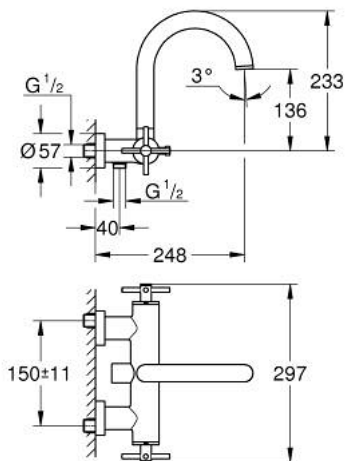

## 25 010 GL3 ATRIO BATH/SHOWER MIXER

### PRODUCT DESCRIPTION

- Colour: cool sunrise
- wall mounted
- ceramic headparts 1/2", 90°
- GROHE LongLife finish
- automatic diverter: bath/shower
- tubular spout
- with stop limiter
- mousseur
- integrated non-return valves in the shower outlet 1/2"
- covered S-unions
- protected against backflow
- without shower set
- with cross handles
- Two different sets of caps included. One set with "H" and "C" marking, one set without marking.