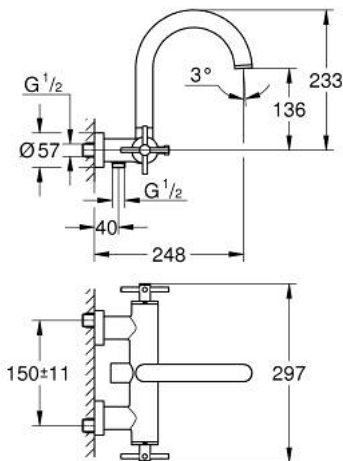

## 25 010 DC3 ATRIO BATH/SHOWER MIXER

### PRODUCT DESCRIPTION

- Colour: Supersteel
- wall mounted
- ceramic headparts 1/2", 90°
- GROHE LongLife finish
- automatic diverter: bath/shower
- tubular spout
- with stop limiter
- mousseur
- integrated non-return valves in the shower outlet 1/2"
- covered S-unions
- protected against backflow
- without shower set
- with cross handles
- Two different sets of caps included. One set with "H" and "C" marking, one set without marking.

## 25 010 DC3 **ATRIO BATH/SHOWER MIXER**

**SELECT SPARE PART:** , October 2018 – now

- 1: Pair Of Handles (Spare part-nr. 48406DC0)
- 2: Ceramic headpart, 1/2" (Spare part-nr. 45883000)
- 2.1: O-ring  $\varnothing 18.2 \times \varnothing 1.7$  (Spare part-nr. 0392400M)
- 3: Non-return valve (Spare part-nr. 08565000)
- 4: Diverter (Spare part-nr. 48407DC0)
- 5: Diverter knob (Spare part-nr. 64989DC0)
- 6: Mousseur (Spare part-nr. 13926000)
- 7: Ceramic headpart, 1/2" (Spare part-nr. 45882000)
- 7.1: O-ring  $\varnothing 18.2 \times \varnothing 1.7$  (Spare part-nr. 0392400M)