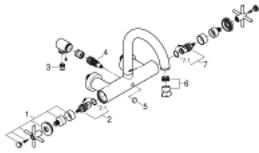

## 25 010 DC3 ATRIO BATH/SHOWER MIXER

### PRODUCT DESCRIPTION

- Colour: Supersteel
- wall mounted
- ceramic headparts 1/2", 90°
- GROHE LongLife finish
- automatic diverter: bath/shower
- tubular spout
- with stop limiter
- mousseur
- integrated non-return valves in the shower outlet 1/2"
- covered S-unions
- protected against backflow
- without shower set
- with cross handles
- Two different sets of caps included. One set with "H" and "C" marking, one set without marking.

## 25 010 DC3 **ATRIO BATH/SHOWER MIXER**

**SELECT SPARE PART:** , October 2018 – now

- 1: Pair Of Handles (Spare part-nr. 48406DC0)
- 2: Ceramic headpart, 1/2" (Spare part-nr. 45883000)
- 2.1: O-ring  $\varnothing 18.2 \times \varnothing 1.7$  (Spare part-nr. 0392400M)
- 3: Non-return valve (Spare part-nr. 08565000)
- 4: Diverter (Spare part-nr. 48407DC0)
- 5: Diverter knob (Spare part-nr. 64989DC0)
- 6: Mousseur (Spare part-nr. 13926000)
- 7: Ceramic headpart, 1/2" (Spare part-nr. 45882000)
- 7.1: O-ring  $\varnothing 18.2 \times \varnothing 1.7$  (Spare part-nr. 0392400M)