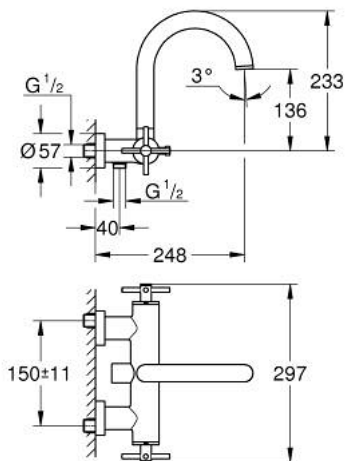

25 010 DA3 ATRIO BATH/SHOWER MIXER

PRODUCT DESCRIPTION

- Colour: warm sunset
- wall mounted
- ceramic headparts 1/2", 90°
- GROHE LongLife finish
- automatic diverter: bath/shower
- tubular spout
- with stop limiter
- mousseur
- integrated non-return valves in the shower outlet 1/2"
- covered S-unions
- protected against backflow
- without shower set
- with cross handles
- Two different sets of caps included. One set with "H" and "C" marking, one set without marking.