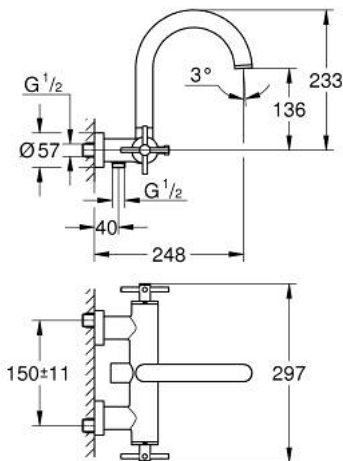

25 010 AL3 ATRIO BATH/SHOWER MIXER

PRODUCT DESCRIPTION

- Colour: brushed hard graphite
- wall mounted
- ceramic headparts 1/2", 90°
- GROHE LongLife finish
- automatic diverter: bath/shower
- tubular spout
- with stop limiter
- mousseur
- integrated non-return valves in the shower outlet 1/2"
- covered S-unions
- protected against backflow
- without shower set
- with cross handles
- Two different sets of caps included. One set with "H" and "C" marking, one set without marking.