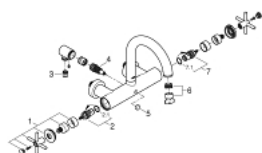

### PRODUCT DESCRIPTION

- Colour: chrome
- wall mounted
- ceramic headparts 1/2", 90°
- GROHE LongLife finish
- automatic diverter: bath/shower
- tubular spout
- with stop limiter
- mousseur
- integrated non-return valves in the shower outlet 1/2"
- covered S-unions
- protected against backflow
- without shower set
- with cross handles
- Two different sets of caps included. One set with "H" and "C" marking, one set without marking.

### **SELECT SPARE PART:** , October 2018 – now

- 1: Pair Of Handles (Spare part-nr. 48406000)
- 2: Ceramic headpart, 1/2" (Spare part-nr. 45883000)
- 2.1: O-ring  $\varnothing 18.2 \times \varnothing 1.7$  (Spare part-nr. 0392400M)
- 3: Non-return valve (Spare part-nr. 08565000)
- 4: Diverter (Spare part-nr. 48407000)
- 5: Diverter knob (Spare part-nr. 64989000)
- 6: Mousseur (Spare part-nr. 13926000)
- 7: Ceramic headpart, 1/2" (Spare part-nr. 45882000)
- 7.1: O-ring  $\varnothing 18.2 \times \varnothing 1.7$  (Spare part-nr. 0392400M)