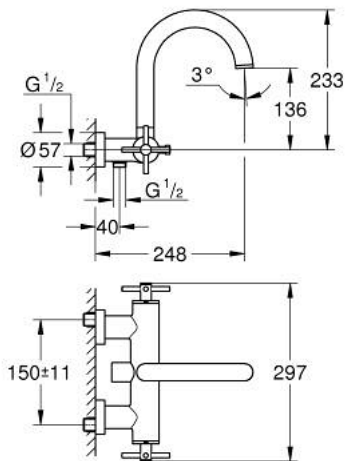

## 25 010 003 ATRIO BATH/SHOWER MIXER

### PRODUCT DESCRIPTION

- Colour: chrome
- wall mounted
- ceramic headparts 1/2", 90°
- GROHE LongLife finish
- automatic diverter: bath/shower
- tubular spout
- with stop limiter
- mousseur
- integrated non-return valves in the shower outlet 1/2"
- covered S-unions
- protected against backflow
- without shower set
- with cross handles
- Two different sets of caps included. One set with "H" and "C" marking, one set without marking.

### **SELECT SPARE PART:** , October 2018 – now

- 1: Pair Of Handles (Spare part-nr. 48406000)
- 2: Ceramic headpart, 1/2" (Spare part-nr. 45883000)
- 2.1: O-ring  $\varnothing 18.2 \times \varnothing 1.7$  (Spare part-nr. 0392400M)
- 3: Non-return valve (Spare part-nr. 08565000)
- 4: Diverter (Spare part-nr. 48407000)
- 5: Diverter knob (Spare part-nr. 64989000)
- 6: Mousseur (Spare part-nr. 13926000)
- 7: Ceramic headpart, 1/2" (Spare part-nr. 45882000)
- 7.1: O-ring  $\varnothing 18.2 \times \varnothing 1.7$  (Spare part-nr. 0392400M)