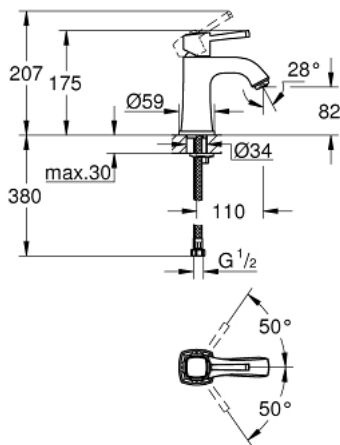

24 376 000 **GRANDERA SINGLE-LEVER BASIN MIXER 1/2"**
M-SIZE

PRODUCT DESCRIPTION

- Colour: chrome
- single hole installation
- GROHE SilkMove 28 mm ceramic cartridge
- temperature limiter
- GROHE LongLife finish
- GROHE EcoJoy - less water, perfect flow
- maximum flow rate (at 3 bar): 5 l/min
- GROHE FastFixation installation system
- GROHE AquaGuide adjustable mousseur
- smooth body
- flexible connection hoses

24 376 000 **GRANDERA SINGLE-LEVER BASIN MIXER 1/2"**
M-SIZE

SELECT SPARE PART: , October 2021 – now

- 1: lever (Spare part-nr. 42645000)
 - 2: Fitting ring (Spare part-nr. 46715000)
 - 3: Cartridge (Spare part-nr. 46580000)
 - 4: Flow straightener (Spare part-nr. 48182000)
 - 5: Shank mounting kit (Spare part-nr. 46671000)
 - 6: Mounting wrench (Spare part-nr. 19017000)*
- * Optional accessories