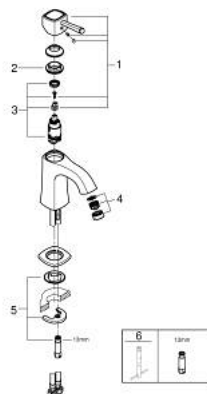

24 376 000 **GRANDERA SINGLE-LEVER BASIN MIXER 1/2"**
M-SIZE

PRODUCT DESCRIPTION

- Colour: chrome
- single hole installation
- GROHE SilkMove 28 mm ceramic cartridge
- temperature limiter
- GROHE LongLife finish
- GROHE EcoJoy - less water, perfect flow
- maximum flow rate (at 3 bar): 5 l/min
- GROHE FastFixation installation system
- GROHE AquaGuide adjustable mousseur
- smooth body
- flexible connection hoses

24 376 000 **GRANDERA SINGLE-LEVER BASIN MIXER 1/2"**
M-SIZE

SELECT SPARE PART: , October 2021 – now

- 1: lever (Spare part-nr. 42645000)
 - 2: Fitting ring (Spare part-nr. 46715000)
 - 3: Cartridge (Spare part-nr. 46580000)
 - 4: Flow straightener (Spare part-nr. 48182000)
 - 5: Shank mounting kit (Spare part-nr. 46671000)
 - 6: Mounting wrench (Spare part-nr. 19017000)*
- * Optional accessories