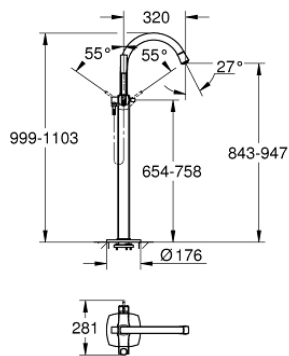

24 375 000 GRANDERA SINGLE-LEVER BATH MIXER 1/2" FLOOR MOUNTED

PRODUCT DESCRIPTION

- Colour: chrome
- for use with rough-in set 45 984
- without roughing-in set
- GROHE SilkMove 46 mm ceramic cartridge
- GROHE LongLife finish
- automatic diverter: bath/shower
- spout with mousseur
- projection 320 mm
- integrated non-return valves in the shower outlet 1/2"
- with shower holder
- Grandera hand shower 7,6 l
- Silverflex shower hose 1250 mm
- protected against backflow
- min. recommended pressure 1.0 bar

24 375 000 GRANDERA SINGLE-LEVER BATH MIXER 1/2" FLOOR MOUNTED

SELECT SPARE PART: , October 2021 – now

- 1: Lever (Spare part-nr. 46833000)
- 2: Cartridge (Spare part-nr. 46048000)
- 3: Sistra (Spare part-nr. 13907000)
- 4: Dirt strainer (Spare part-nr. 0700200M)
- 5: Diverter knob (Spare part-nr. 48217000)
- 6: Diverter (Spare part-nr. 65655000)
- 7: Non-return valve (Spare part-nr. 08565000)
- 8: Fixing set (Spare part-nr. 48003000)
- 9: Temperature limiter (Spare part-nr. 46375000)*