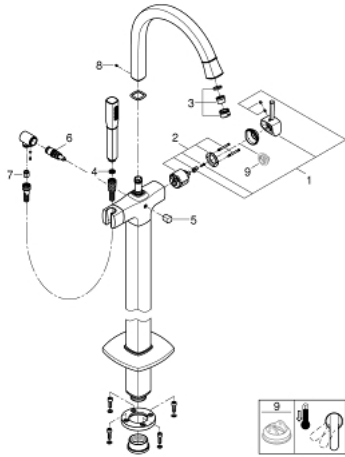

24 375 000 GRANDERA SINGLE-LEVER BATH MIXER 1/2" FLOOR MOUNTED

PRODUCT DESCRIPTION

- Colour: chrome
- for use with rough-in set 45 984
- without roughing-in set
- GROHE SilkMove 46 mm ceramic cartridge
- GROHE LongLife finish
- automatic diverter: bath/shower
- spout with mousseur
- projection 320 mm
- integrated non-return valves in the shower outlet 1/2"
- with shower holder
- Grandera hand shower 7,6 l
- Silverflex shower hose 1250 mm
- protected against backflow
- min. recommended pressure 1.0 bar

24 375 000 GRANDERA SINGLE-LEVER BATH MIXER 1/2" FLOOR MOUNTED

SELECT SPARE PART: , October 2021 – now

- 1: Lever (Spare part-nr. 46833000)
- 2: Cartridge (Spare part-nr. 46048000)
- 3: Sistra (Spare part-nr. 13907000)
- 4: Dirt strainer (Spare part-nr. 0700200M)
- 5: Diverter knob (Spare part-nr. 48217000)
- 6: Diverter (Spare part-nr. 65655000)
- 7: Non-return valve (Spare part-nr. 08565000)
- 8: Fixing set (Spare part-nr. 48003000)
- 9: Temperature limiter (Spare part-nr. 46375000)*