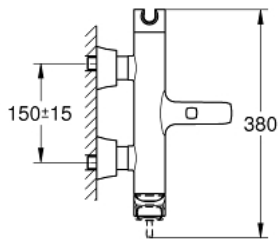

## 24 374 IG0 GRANDERA SINGLE-LEVER BATH/SHOWER MIXER

### PRODUCT DESCRIPTION

- Colour: chrome/gold
- wall mounted
- GROHE SilkMove 46 mm ceramic cartridge
- GROHE LongLife finish
- adjustable flow rate limiter
- integrated hand shower holder
- automatic diverter: bath/shower
- mousseur
- integrated non-return valve in the shower outlet 1/2"
- covered S-unions
- protected against backflow
- min. recommended pressure 1.0 bar

## 24 374 IG0 GRANDERA SINGLE-LEVER BATH/SHOWER MIXER

**SELECT SPARE PART:** , October 2021 – now

- 1: Lever (Spare part-nr. 46833IG0)
- 2: Cartridge (Spare part-nr. 46048000)
- 3: S-union, exposed (Spare part-nr. 46861000)
- 4: Screw joint (Spare part-nr. 45044000)
- 5: Diverter knob (Spare part-nr. 48217000)
- 6: Diverter (Spare part-nr. 65655000)
- 7: Non-return valve (Spare part-nr. 08565000)
- 8: Mousseur (Spare part-nr. 13952G00)
- 9: Temperature limiter (Spare part-nr. 46375000)\*
- 10: Extension set 1/2", 30 mm (Spare part-nr. 46238000)\*
- 11: Special spanner (Spare part-nr. 19377000)\*