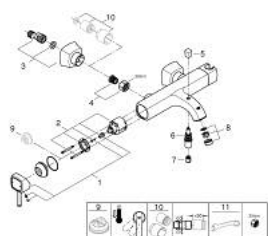

## 24 374 IG0 GRANDERA SINGLE-LEVER BATH/SHOWER MIXER

### PRODUCT DESCRIPTION

- Colour: chrome/gold
- wall mounted
- GROHE SilkMove 46 mm ceramic cartridge
- GROHE LongLife finish
- adjustable flow rate limiter
- integrated hand shower holder
- automatic diverter: bath/shower
- mousseur
- integrated non-return valve in the shower outlet 1/2"
- covered S-unions
- protected against backflow
- min. recommended pressure 1.0 bar

## 24 374 IG0 GRANDERA SINGLE-LEVER BATH/SHOWER MIXER

**SELECT SPARE PART:** , October 2021 – now

- 1: Lever (Spare part-nr. 46833IG0)
- 2: Cartridge (Spare part-nr. 46048000)
- 3: S-union, exposed (Spare part-nr. 46861000)
- 4: Screw joint (Spare part-nr. 45044000)
- 5: Diverter knob (Spare part-nr. 48217000)
- 6: Diverter (Spare part-nr. 65655000)
- 7: Non-return valve (Spare part-nr. 08565000)
- 8: Mousseur (Spare part-nr. 13952G00)
- 9: Temperature limiter (Spare part-nr. 46375000)\*
- 10: Extension set 1/2", 30 mm (Spare part-nr. 46238000)\*
- 11: Special spanner (Spare part-nr. 19377000)\*