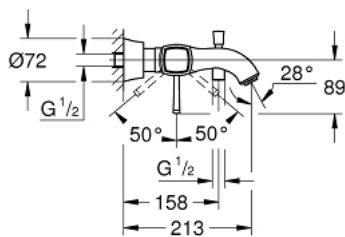

## 24 374 IG0 GRANDERA SINGLE-LEVER BATH/SHOWER MIXER

### PRODUCT DESCRIPTION

- Colour: chrome/gold
- wall mounted
- GROHE SilkMove 46 mm ceramic cartridge
- GROHE LongLife finish
- adjustable flow rate limiter
- integrated hand shower holder
- automatic diverter: bath/shower
- mousseur
- integrated non-return valve in the shower outlet 1/2"
- covered S-unions
- protected against backflow
- min. recommended pressure 1.0 bar

## 24 374 IG0 GRANDERA SINGLE-LEVER BATH/SHOWER MIXER

**SELECT SPARE PART:** , October 2021 – now

- 1: Lever (Spare part-nr. 46833IG0)
- 2: Cartridge (Spare part-nr. 46048000)
- 3: S-union, exposed (Spare part-nr. 46861000)
- 4: Screw joint (Spare part-nr. 45044000)
- 5: Diverter knob (Spare part-nr. 48217000)
- 6: Diverter (Spare part-nr. 65655000)
- 7: Non-return valve (Spare part-nr. 08565000)
- 8: Mousseur (Spare part-nr. 13952G00)
- 9: Temperature limiter (Spare part-nr. 46375000)\*
- 10: Extension set 1/2", 30 mm (Spare part-nr. 46238000)\*
- 11: Special spanner (Spare part-nr. 19377000)\*