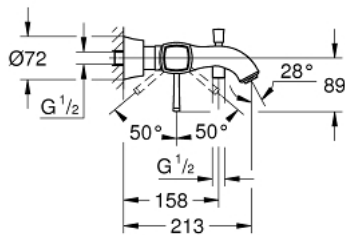

## 24 374 000 GRANDERA SINGLE-LEVER BATH/SHOWER MIXER

### PRODUCT DESCRIPTION

- Colour: chrome
- wall mounted
- GROHE SilkMove 46 mm ceramic cartridge
- GROHE LongLife finish
- adjustable flow rate limiter
- integrated hand shower holder
- automatic diverter: bath/shower
- mousseur
- integrated non-return valve in the shower outlet 1/2"
- covered S-unions
- protected against backflow
- min. recommended pressure 1.0 bar

## 24 374 000 GRANDERA SINGLE-LEVER BATH/SHOWER MIXER

**SELECT SPARE PART:** , October 2021 – now

- 1: Lever (Spare part-nr. 46833000)
- 2: Cartridge (Spare part-nr. 46048000)
- 3: S-union, exposed (Spare part-nr. 46861000)
- 4: Screw joint (Spare part-nr. 45044000)
- 5: Diverter knob (Spare part-nr. 48217000)
- 6: Diverter (Spare part-nr. 65655000)
- 7: Non-return valve (Spare part-nr. 08565000)
- 8: Mousseur (Spare part-nr. 13952000)
- 9: Temperature limiter (Spare part-nr. 46375000)\*
- 10: Extension set 1/2", 30 mm (Spare part-nr. 46238000)\*
- 11: Special spanner (Spare part-nr. 19377000)\*