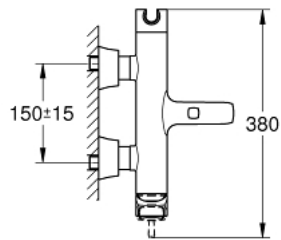

## 24 374 000 GRANDERA SINGLE-LEVER BATH/SHOWER MIXER

### PRODUCT DESCRIPTION

- Colour: chrome
- wall mounted
- GROHE SilkMove 46 mm ceramic cartridge
- GROHE LongLife finish
- adjustable flow rate limiter
- integrated hand shower holder
- automatic diverter: bath/shower
- mousseur
- integrated non-return valve in the shower outlet 1/2"
- covered S-unions
- protected against backflow
- min. recommended pressure 1.0 bar

## 24 374 000 GRANDERA SINGLE-LEVER BATH/SHOWER MIXER

**SELECT SPARE PART:** , October 2021 – now

- 1: Lever (Spare part-nr. 46833000)
- 2: Cartridge (Spare part-nr. 46048000)
- 3: S-union, exposed (Spare part-nr. 46861000)
- 4: Screw joint (Spare part-nr. 45044000)
- 5: Diverter knob (Spare part-nr. 48217000)
- 6: Diverter (Spare part-nr. 65655000)
- 7: Non-return valve (Spare part-nr. 08565000)
- 8: Mousseur (Spare part-nr. 13952000)
- 9: Temperature limiter (Spare part-nr. 46375000)\*
- 10: Extension set 1/2", 30 mm (Spare part-nr. 46238000)\*
- 11: Special spanner (Spare part-nr. 19377000)\*