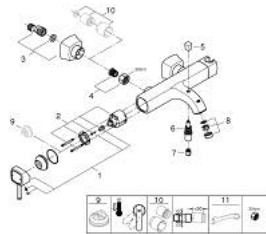

## 24 374 000 GRANDERA SINGLE-LEVER BATH/SHOWER MIXER

### PRODUCT DESCRIPTION

- Colour: chrome
- wall mounted
- GROHE SilkMove 46 mm ceramic cartridge
- GROHE LongLife finish
- adjustable flow rate limiter
- integrated hand shower holder
- automatic diverter: bath/shower
- mousseur
- integrated non-return valve in the shower outlet 1/2"
- covered S-unions
- protected against backflow
- min. recommended pressure 1.0 bar

## 24 374 000 GRANDERA SINGLE-LEVER BATH/SHOWER MIXER

**SELECT SPARE PART:** , October 2021 – now

- 1: Lever (Spare part-nr. 46833000)
- 2: Cartridge (Spare part-nr. 46048000)
- 3: S-union, exposed (Spare part-nr. 46861000)
- 4: Screw joint (Spare part-nr. 45044000)
- 5: Diverter knob (Spare part-nr. 48217000)
- 6: Diverter (Spare part-nr. 65655000)
- 7: Non-return valve (Spare part-nr. 08565000)
- 8: Mousseur (Spare part-nr. 13952000)
- 9: Temperature limiter (Spare part-nr. 46375000)\*
- 10: Extension set 1/2", 30 mm (Spare part-nr. 46238000)\*
- 11: Special spanner (Spare part-nr. 19377000)\*