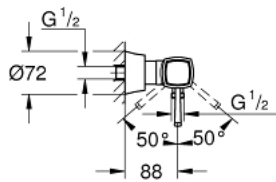

24 373 IG0 GRANDERA SINGLE-LEVER SHOWER MIXER

PRODUCT DESCRIPTION

- Colour: chrome/gold
- wall mounted
- GROHE SilkMove 46 mm ceramic cartridge
- GROHE LongLife finish
- adjustable flow rate limiter
- integrated hand shower holder
- shower outlet 1/2"
- integrated non-return valve
- covered S-unions
- protected against backflow
- min. recommended pressure 1.0 bar