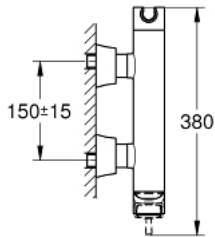

24 373 IG0 GRANDERA SINGLE-LEVER SHOWER MIXER

PRODUCT DESCRIPTION

- Colour: chrome/gold
- wall mounted
- GROHE SilkMove 46 mm ceramic cartridge
- GROHE LongLife finish
- adjustable flow rate limiter
- integrated hand shower holder
- shower outlet 1/2"
- integrated non-return valve
- covered S-unions
- protected against backflow
- min. recommended pressure 1.0 bar