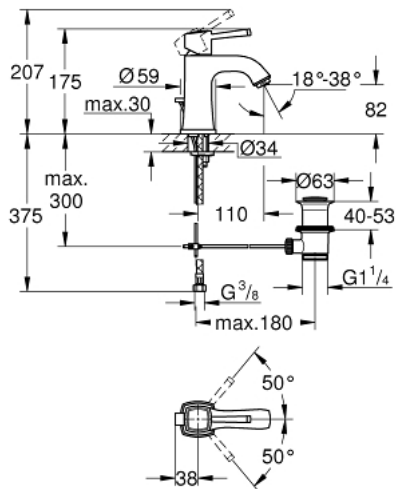

24 369 IG0 **GRANDERA SINGLE-LEVER BASIN MIXER 1/2"**
M-SIZE

PRODUCT DESCRIPTION

- Colour: chrome/gold
- single hole installation
- GROHE SilkMove 28 mm ceramic cartridge
- temperature limiter
- GROHE LongLife finish
- GROHE EcoJoy - less water, perfect flow
- maximum flow rate (at 3 bar): 5 l/min
- GROHE FastFixation installation system
- GROHE AquaGuide adjustable mousseur
- pop-up waste set 1 1/4"
- flexible connection hoses
- min. recommended pressure 1.0 bar

24 369 IG0 GRANDERA SINGLE-LEVER BASIN MIXER 1/2" M-SIZE

SELECT SPARE PART: , October 2021 – now

- 1: lever (Spare part-nr. 42645IG0)
 - 2: Fitting ring (Spare part-nr. 46715000)
 - 3: Cartridge (Spare part-nr. 46580000)
 - 4: Flow straightener (Spare part-nr. 46837G00)
 - 5: Pop-up rod (Spare part-nr. 46787000)
 - 6: Shank mounting kit (Spare part-nr. 46671000)
 - 7: Pop-up waste set 1 1/4" (Spare part-nr. 28910IG0)
 - 7.1: Plug (Spare part-nr. 07182G00)
 - 7.2: Eccentric rod (Spare part-nr. 07052000)
 - 8: Mounting wrench (Spare part-nr. 19017000)*
 - 9: Eccentric rod (Spare part-nr. 07341000)*
- * Optional accessories