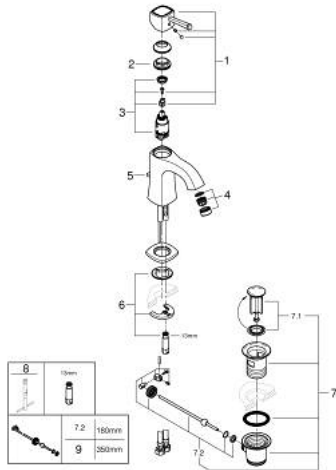

24 369 IG0 **GRANDERA SINGLE-LEVER BASIN MIXER 1/2"**
M-SIZE

PRODUCT DESCRIPTION

- Colour: chrome/gold
- single hole installation
- GROHE SilkMove 28 mm ceramic cartridge
- temperature limiter
- GROHE LongLife finish
- GROHE EcoJoy - less water, perfect flow
- maximum flow rate (at 3 bar): 5 l/min
- GROHE FastFixation installation system
- GROHE AquaGuide adjustable mousseur
- pop-up waste set 1 1/4"
- flexible connection hoses
- min. recommended pressure 1.0 bar

24 369 IG0 GRANDERA SINGLE-LEVER BASIN MIXER 1/2" M-SIZE

SELECT SPARE PART: , October 2021 – now

- 1: lever (Spare part-nr. 42645IG0)
 - 2: Fitting ring (Spare part-nr. 46715000)
 - 3: Cartridge (Spare part-nr. 46580000)
 - 4: Flow straightener (Spare part-nr. 46837G00)
 - 5: Pop-up rod (Spare part-nr. 46787000)
 - 6: Shank mounting kit (Spare part-nr. 46671000)
 - 7: Pop-up waste set 1 1/4" (Spare part-nr. 28910IG0)
 - 7.1: Plug (Spare part-nr. 07182G00)
 - 7.2: Eccentric rod (Spare part-nr. 07052000)
 - 8: Mounting wrench (Spare part-nr. 19017000)*
 - 9: Eccentric rod (Spare part-nr. 07341000)*
- * Optional accessories