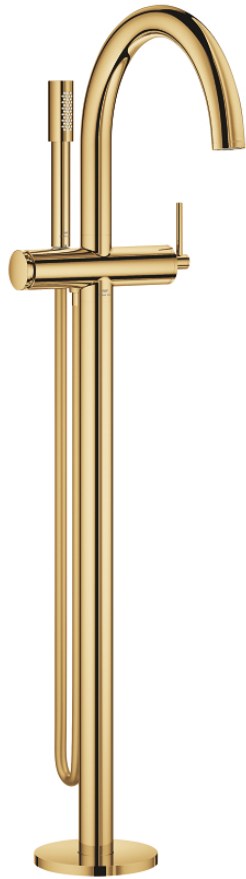

## 24 368 GL0 ATRIO SINGLE-LEVER BATH MIXER FLOOR MOUNTED

### PRODUCT DESCRIPTION

- Colour: cool sunrise
- for use with rough-in set 45 984
- GROHE SilkMove 35 mm ceramic cartridge
- with temperature limiter
- GROHE LongLife finish
- automatic diverter: bath/shower
- spout with mousseur
- projection 301 mm
- integrated non-return valve in the shower outlet 1/2"
- with shower holder
- hand shower Rainshower Aqua Stick (26 866)
- Silverflex shower hose 1250 mm
- protected against backflow
- without roughing-in set 45 984 (please order separately)
- min. recommended pressure 1.0 bar

## 24 368 GL0 ATRIO SINGLE-LEVER BATH MIXER FLOOR MOUNTED

**SELECT SPARE PART:** , October 2021 – now

1: Cartridge (Spare part-nr. 46374000)

2: Diverter (Spare part-nr. 48405GL0)

3: Non-return valve (Spare part-nr. 08565000)