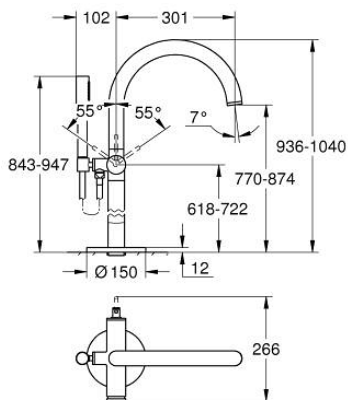

## 24 368 GL0 ATRIO SINGLE-LEVER BATH MIXER FLOOR MOUNTED

### PRODUCT DESCRIPTION

- Colour: cool sunrise
- for use with rough-in set 45 984
- GROHE SilkMove 35 mm ceramic cartridge
- with temperature limiter
- GROHE LongLife finish
- automatic diverter: bath/shower
- spout with mousseur
- projection 301 mm
- integrated non-return valve in the shower outlet 1/2"
- with shower holder
- hand shower Rainshower Aqua Stick (26 866)
- Silverflex shower hose 1250 mm
- protected against backflow
- without roughing-in set 45 984 (please order separately)
- min. recommended pressure 1.0 bar

## 24 368 GL0 ATRIO SINGLE-LEVER BATH MIXER FLOOR MOUNTED

**SELECT SPARE PART:** , October 2021 – now

1: Cartridge (Spare part-nr. 46374000)

2: Diverter (Spare part-nr. 48405GL0)

3: Non-return valve (Spare part-nr. 08565000)