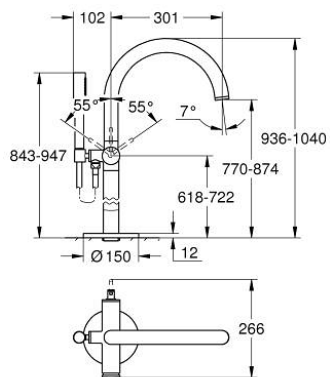

## 24 368 EN0 ATRIO SINGLE-LEVER BATH MIXER FLOOR MOUNTED

### PRODUCT DESCRIPTION

- Colour: Brushed nickel
- for use with rough-in set 45 984
- GROHE SilkMove 35 mm ceramic cartridge
- with temperature limiter
- GROHE LongLife finish
- automatic diverter: bath/shower
- spout with mousseur
- projection 301 mm
- integrated non-return valve in the shower outlet 1/2"
- with shower holder
- hand shower Rainshower Aqua Stick (26 866)
- Silverflex shower hose 1250 mm
- protected against backflow
- without roughing-in set 45 984 (please order separately)
- min. recommended pressure 1.0 bar

## 24 368 EN0 ATRIO SINGLE-LEVER BATH MIXER FLOOR MOUNTED

**SELECT SPARE PART:** , October 2021 – now

- 1: Cartridge (Spare part-nr. 46374000)
  - 2: Diverter (Spare part-nr. 48405EN0)
  - 3: Non-return valve (Spare part-nr. 08565000)
  - 4: Mousseur (Spare part-nr. 13926000)
  - 5: Dirt strainer (Spare part-nr. 0700200M)
  - 6: Socket spanner (Spare part-nr. 19332000)\*
- \* Optional accessories