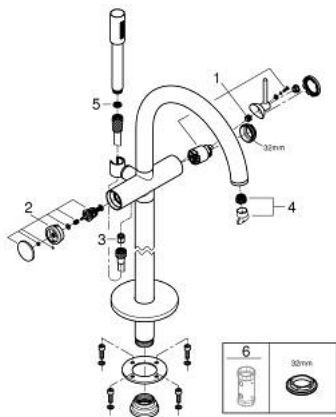

## 24 368 DC0 ATRIO SINGLE-LEVER BATH MIXER FLOOR MOUNTED

### PRODUCT DESCRIPTION

- Colour: Supersteel
- for use with rough-in set 45 984
- GROHE SilkMove 35 mm ceramic cartridge
- with temperature limiter
- GROHE LongLife finish
- automatic diverter: bath/shower
- spout with mousseur
- projection 301 mm
- integrated non-return valve in the shower outlet 1/2"
- with shower holder
- hand shower Rainshower Aqua Stick (26 866)
- Silverflex shower hose 1250 mm
- protected against backflow
- without roughing-in set 45 984 (please order separately)
- min. recommended pressure 1.0 bar

## 24 368 DC0 ATRIO SINGLE-LEVER BATH MIXER FLOOR MOUNTED

**SELECT SPARE PART:** , October 2021 – now

1: Cartridge (Spare part-nr. 46374000)

2: Diverter (Spare part-nr. 48405DC0)

3: Non-return valve (Spare part-nr. 08565000)