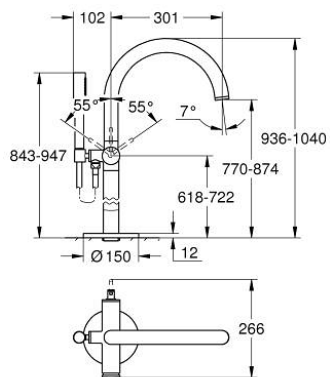

## 24 368 DC0 ATRIO SINGLE-LEVER BATH MIXER FLOOR MOUNTED

### PRODUCT DESCRIPTION

- Colour: Supersteel
- for use with rough-in set 45 984
- GROHE SilkMove 35 mm ceramic cartridge
- with temperature limiter
- GROHE LongLife finish
- automatic diverter: bath/shower
- spout with mousseur
- projection 301 mm
- integrated non-return valve in the shower outlet 1/2"
- with shower holder
- hand shower Rainshower Aqua Stick (26 866)
- Silverflex shower hose 1250 mm
- protected against backflow
- without roughing-in set 45 984 (please order separately)
- min. recommended pressure 1.0 bar

## 24 368 DC0 ATRIO SINGLE-LEVER BATH MIXER FLOOR MOUNTED

**SELECT SPARE PART:** , October 2021 – now

1: Cartridge (Spare part-nr. 46374000)

2: Diverter (Spare part-nr. 48405DC0)

3: Non-return valve (Spare part-nr. 08565000)