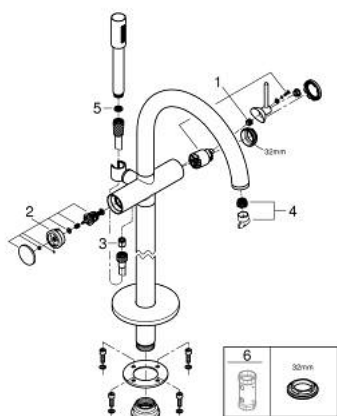

24 368 DA0 ATRIO SINGLE-LEVER BATH MIXER FLOOR MOUNTED

PRODUCT DESCRIPTION

- Colour: warm sunset
- for use with rough-in set 45 984
- GROHE SilkMove 35 mm ceramic cartridge
- with temperature limiter
- GROHE LongLife finish
- automatic diverter: bath/shower
- spout with mousseur
- projection 301 mm
- integrated non-return valve in the shower outlet 1/2"
- with shower holder
- hand shower Rainshower Aqua Stick (26 866)
- Silverflex shower hose 1250 mm
- protected against backflow
- without roughing-in set 45 984 (please order separately)
- min. recommended pressure 1.0 bar

24 368 DA0 ATRIO SINGLE-LEVER BATH MIXER FLOOR MOUNTED

SELECT SPARE PART: , October 2021 – now

1: Cartridge (Spare part-nr. 46374000)

2: Diverter (Spare part-nr. 48405DA0)

3: Non-return valve (Spare part-nr. 08565000)

4: Mousseur (Spare part-nr. 13926000)

5: Dirt strainer (Spare part-nr. 0700200M)

6: Socket spanner (Spare part-nr. 19332000)*

* Optional accessories