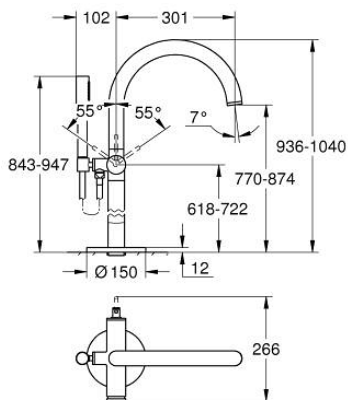

24 368 DA0 ATRIO SINGLE-LEVER BATH MIXER FLOOR MOUNTED

PRODUCT DESCRIPTION

- Colour: warm sunset
- for use with rough-in set 45 984
- GROHE SilkMove 35 mm ceramic cartridge
- with temperature limiter
- GROHE LongLife finish
- automatic diverter: bath/shower
- spout with mousseur
- projection 301 mm
- integrated non-return valve in the shower outlet 1/2"
- with shower holder
- hand shower Rainshower Aqua Stick (26 866)
- Silverflex shower hose 1250 mm
- protected against backflow
- without roughing-in set 45 984 (please order separately)
- min. recommended pressure 1.0 bar

24 368 DA0 ATRIO SINGLE-LEVER BATH MIXER FLOOR MOUNTED

SELECT SPARE PART: , October 2021 – now

1: Cartridge (Spare part-nr. 46374000)

2: Diverter (Spare part-nr. 48405DA0)

3: Non-return valve (Spare part-nr. 08565000)