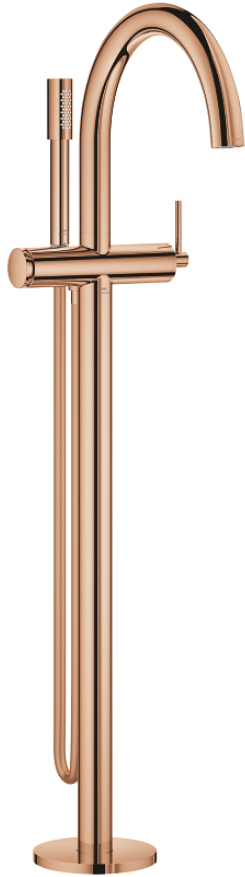

24 368 DA0 ATRIO SINGLE-LEVER BATH MIXER FLOOR MOUNTED

PRODUCT DESCRIPTION

- Colour: warm sunset
- for use with rough-in set 45 984
- GROHE SilkMove 35 mm ceramic cartridge
- with temperature limiter
- GROHE LongLife finish
- automatic diverter: bath/shower
- spout with mousseur
- projection 301 mm
- integrated non-return valve in the shower outlet 1/2"
- with shower holder
- hand shower Rainshower Aqua Stick (26 866)
- Silverflex shower hose 1250 mm
- protected against backflow
- without roughing-in set 45 984 (please order separately)
- min. recommended pressure 1.0 bar

24 368 DA0 ATRIO SINGLE-LEVER BATH MIXER FLOOR MOUNTED

SELECT SPARE PART: , October 2021 – now

1: Cartridge (Spare part-nr. 46374000)

2: Diverter (Spare part-nr. 48405DA0)

3: Non-return valve (Spare part-nr. 08565000)