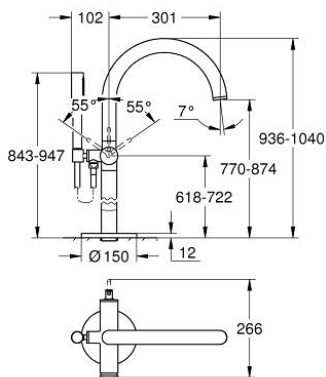

24 368 AL0 ATRIO SINGLE-LEVER BATH MIXER FLOOR MOUNTED

PRODUCT DESCRIPTION

- Colour: brushed hard graphite
- for use with rough-in set 45 984
- GROHE SilkMove 35 mm ceramic cartridge
- with temperature limiter
- GROHE LongLife finish
- automatic diverter: bath/shower
- spout with mousseur
- projection 301 mm
- integrated non-return valve in the shower outlet 1/2"
- with shower holder
- hand shower Rainshower Aqua Stick (26 866)
- Silverflex shower hose 1250 mm
- protected against backflow
- without roughing-in set 45 984 (please order separately)
- min. recommended pressure 1.0 bar

24 368 AL0 ATRIO SINGLE-LEVER BATH MIXER FLOOR MOUNTED

SELECT SPARE PART: , October 2021 – now

1: Cartridge (Spare part-nr. 46374000)

2: Diverter (Spare part-nr. 48405AL0)

3: Non-return valve (Spare part-nr. 08565000)