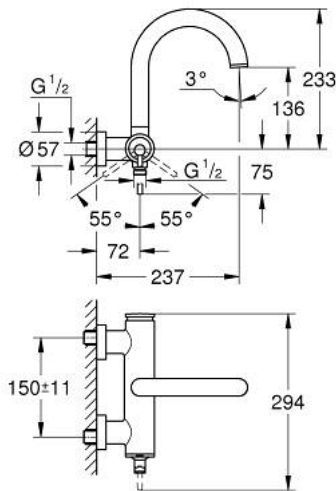

24 367 GL0 ATRIO SINGLE-LEVER BATH/SHOWER MIXER

PRODUCT DESCRIPTION

- Colour: cool sunrise
- wall mounted
- GROHE SilkMove 35 mm ceramic cartridge
- GROHE LongLife finish
- adjustable flow rate limiter
- automatic diverter: bath/shower
- cast spout
- mousseur
- shower bottom outlet 1/2" with integrated non return-valve
- covered S-unions
- protected against backflow

24 367 GL0 ATRIO SINGLE-LEVER BATH/SHOWER MIXER

SELECT SPARE PART: , October 2021 – now

1: Cartridge (Spare part-nr. 46374000)

2: Diverter (Spare part-nr. 48405GL0)

3: Non-return valve (Spare part-nr. 08565000)

4: Mousseur (Spare part-nr. 13926000)

5: Socket spanner (Spare part-nr. 19332000)*

* Optional accessories