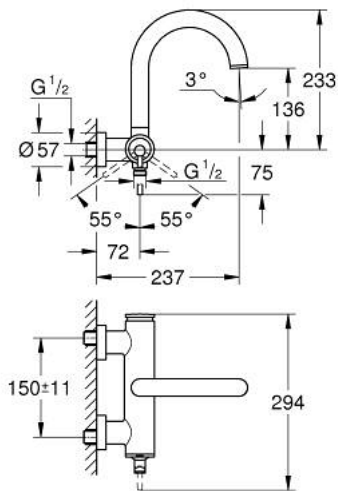

## 24 367 DC0 ATRIO SINGLE-LEVER BATH/SHOWER MIXER

### PRODUCT DESCRIPTION

- Colour: Supersteel
- wall mounted
- GROHE SilkMove 35 mm ceramic cartridge
- GROHE LongLife finish
- adjustable flow rate limiter
- automatic diverter: bath/shower
- cast spout
- mousseur
- shower bottom outlet 1/2" with integrated non return-valve
- covered S-unions
- protected against backflow

## 24 367 DC0 ATRIO SINGLE-LEVER BATH/SHOWER MIXER

**SELECT SPARE PART:** , October 2021 – now

1: Cartridge (Spare part-nr. 46374000)

2: Diverter (Spare part-nr. 48405DC0)

3: Non-return valve (Spare part-nr. 08565000)

4: Mousseur (Spare part-nr. 13926000)

5: Socket spanner (Spare part-nr. 19332000)\*

\* Optional accessories