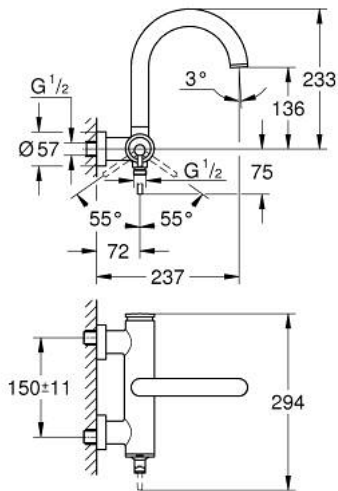

24 367 DA0 ATRIO SINGLE-LEVER BATH/SHOWER MIXER

PRODUCT DESCRIPTION

- Colour: warm sunset
- wall mounted
- GROHE SilkMove 35 mm ceramic cartridge
- GROHE LongLife finish
- adjustable flow rate limiter
- automatic diverter: bath/shower
- cast spout
- mousseur
- shower bottom outlet 1/2" with integrated non return-valve
- covered S-unions
- protected against backflow

24 367 DA0 ATRIO SINGLE-LEVER BATH/SHOWER MIXER

SELECT SPARE PART: , October 2021 – now

1: Cartridge (Spare part-nr. 46374000)

2: Diverter (Spare part-nr. 48405DA0)

3: Non-return valve (Spare part-nr. 08565000)

4: Mousseur (Spare part-nr. 13926000)

5: Socket spanner (Spare part-nr. 19332000)*

* Optional accessories