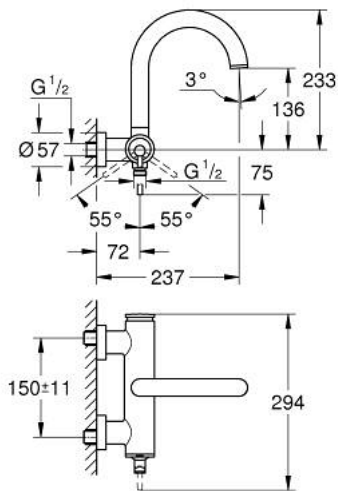

24 367 AL0 ATRIO SINGLE-LEVER BATH/SHOWER MIXER

PRODUCT DESCRIPTION

- Colour: brushed hard graphite
- wall mounted
- GROHE SilkMove 35 mm ceramic cartridge
- GROHE LongLife finish
- adjustable flow rate limiter
- automatic diverter: bath/shower
- cast spout
- mousseur
- shower bottom outlet 1/2" with integrated non return-valve
- covered S-unions
- protected against backflow

24 367 AL0 ATRIO SINGLE-LEVER BATH/SHOWER MIXER

SELECT SPARE PART: , October 2021 – now

1: Cartridge (Spare part-nr. 46374000)

2: Diverter (Spare part-nr. 48405AL0)

3: Non-return valve (Spare part-nr. 08565000)

4: Mousseur (Spare part-nr. 13926000)

5: Socket spanner (Spare part-nr. 19332000)*

* Optional accessories